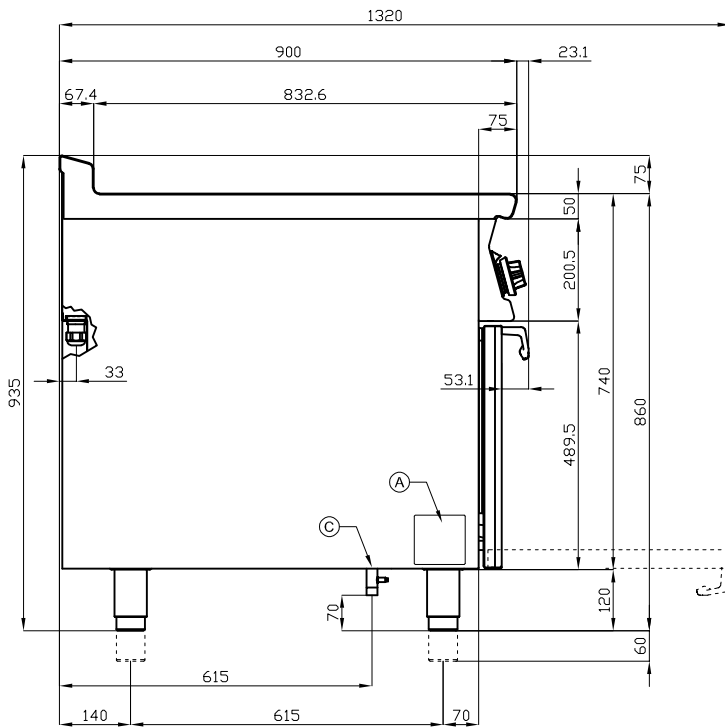

TPF4-912G

90

GAS SOLID TOP WITH OVEN

Solid top + 4 burners Traditional gas-oven
cm. 107x73x34h, temp: 150÷300°C, with 1
grid cm.105x71 - Plate 39x73 cm (included 1
Head end filler strip mod.TPC-9)

Construction - Fabricated using CrNi 18/10 AISI 304 grade Stainless Steel Scotch-Brite Satin polish Finish, incorporating 2mm thick worktop, rounded edges, chromed details and rear splash back. Knobs with waterproof grades IPX5. Model - Professional Gas Solid Top with Gas Oven, versions with or without 2 or 4 burners, with or without compartment. Piezoelectric ignition with pilot light, 15mm thick steel top for the best in heat conductivity including thermocouple safety valves. Gas oven has piezoelectric ignition, thermocouple safety valves. Burners with ignition by pilot light, taps with thermocouple safety valve. Modulating flame burners, cast iron grills or in stainless steel rods with removable liquid collectors. Maintenance - All serviceable parts are accessible by the easy removal of front control panel and removable collectors. Fittings - Appliance is supplied with both LPG and Natural Gas conversion jets and adjustable feet.

ITALIAN CULINARY ART

The pictures are purely representative. The manufacturer reserves the right to modify the technical data and models without previous notice.

TPF4-912G

90

GAS SOLID TOP WITH OVEN

A	Data plate		C	Gas connection	ISO 7-1 3/4" M
---	------------	--	---	----------------	----------------

MODEL: TPF4-912G
 DIMENSIONS: cm. 120x 90x 90h
 GAS POWER: 48 kW / 41.280 kcal/h
 GAS TYPE: Natural Gas / LPG

kg: 259
 m³: 1.324
 mm: 1230x970x1110

BUY LOTUS BUY ITALY

The pictures are purely representative. The manufacturer reserves the right to modify the technical data and models without previous notice.