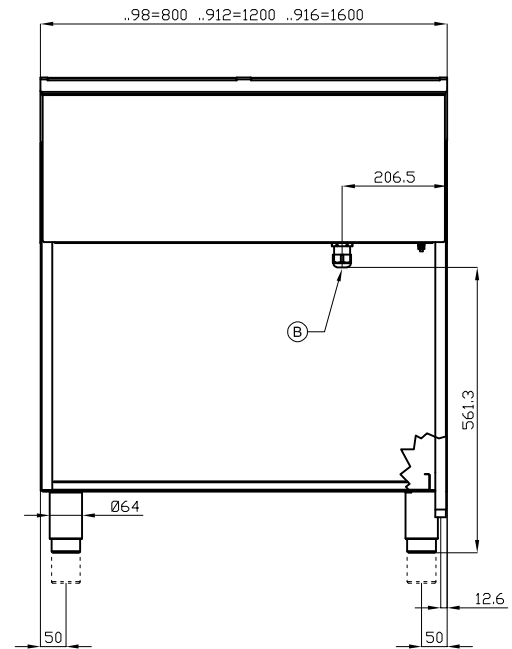

TPF4-912G

90

GAS SOLID TOP WITH OVEN

Solid top + 4 burners Traditional gas-oven
cm. 107x73x34h, temp: 150÷300°C, with 1
grid cm.105x71 - Plate 39x73 cm (included 1
Head end filler strip mod.TPC-9)

Construction - Fabricated using CrNi 18/10 AISI 304 grade Stainless Steel Scotch-Brite Satin polish Finish, incorporating 2mm thick worktop, rounded edges, chromed details and rear splash back. Knobs with waterproof grades IPX5. Model - Professional Gas Solid Top with Gas Oven, versions with or without 2 or 4 burners, with or without compartment. Piezoelectric ignition with pilot light, 15mm thick steel top for the best in heat conductivity including thermocouple safety valves. Gas oven has piezoelectric ignition, thermocouple safety valves. Burners with ignition by pilot light, taps with thermocouple safety valve. Modulating flame burners, cast iron grills or in stainless steel rods with removable liquid collectors. Maintenance - All serviceable parts are accessible by the easy removal of front control panel and removable collectors. Fittings - Appliance is supplied with both LPG and Natural Gas conversion jets and adjustable feet.

ITALIAN CULINARY ART

The pictures are purely representative. The manufacturer reserves the right to modify the technical data and models without previous notice.

TPF4-912G

90

GAS SOLID TOP WITH OVEN

A	Data plate		C	Gas connection	ISO 7-1 3/4" M
---	------------	--	---	----------------	----------------

MODEL: TPF4-912G
 DIMENSIONS: cm. 120x 90x 90h
 GAS POWER: 48 kW / 41.280 kcal/h
 GAS TYPE: Natural Gas / LPG

kg: 259
 m³: 1.324
 mm: 1230x970x1110

BUY LOTUS BUY ITALY

The pictures are purely representative. The manufacturer reserves the right to modify the technical data and models without previous notice.