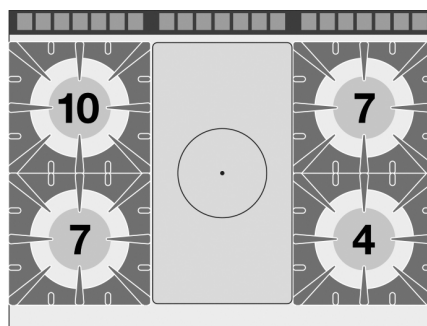

TPF4-912G

90

GAS SOLID TOP WITH OVEN

Solid top + 4 burners Traditional gas-oven
cm. 107x73x34h, temp: 150÷300°C, with 1
grid cm.105x71 - Plate 39x73 cm (included 1
Head end filler strip mod.TPC-9)

Construction - Fabricated using CrNi 18/10 AISI 304 grade Stainless Steel Scotch-Brite Satin polish Finish, incorporating 2mm thick worktop, rounded edges, chromed details and rear splash back. Knobs with waterproof grades IPX5. Model - Professional Gas Solid Top with Gas Oven, versions with or without 2 or 4 burners, with or without compartment. Piezoelectric ignition with pilot light, 15mm thick steel top for the best in heat conductivity including thermocouple safety valves. Gas oven has piezoelectric ignition, thermocouple safety valves. Burners with ignition by pilot light, taps with thermocouple safety valve. Modulating flame burners, cast iron grills or in stainless steel rods with removable liquid collectors. Maintenance - All serviceable parts are accessible by the easy removal of front control panel and removable collectors. Fittings - Appliance is supplied with both LPG and Natural Gas conversion jets and adjustable feet.

ITALIAN CULINARY ART

The pictures are purely representative. The manufacturer reserves the right to modify the technical data and models without previous notice.

TPF4-912G

90

GAS SOLID TOP WITH OVEN

A	Data plate		C	Gas connection	ISO 7-1 3/4" M
---	------------	--	---	----------------	----------------

MODEL: TPF4-912G
 DIMENSIONS: cm. 120x 90x 90h
 GAS POWER: 48 kW / 41.280 kcal/h
 GAS TYPE: Natural Gas / LPG

kg: 259
 m³: 1.324
 mm: 1230x970x1110

BUY LOTUS BUY ITALY

The pictures are purely representative. The manufacturer reserves the right to modify the technical data and models without previous notice.