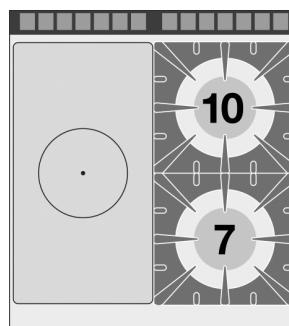

TPF2-98G

90

GAS SOLID TOP WITH OVEN

Solid top + 2 burners Traditional gas-oven
cm. 67x73x34h, temp: 150÷300°C, with 1
grid cm.65x71 GN2/1 - Plate 39x73 (included
1 Head end filler strip mod.TPC-9)

Construction - Fabricated using CrNi 18/10 AISI 304 grade Stainless Steel Scotch-Brite Satin polish Finish, incorporating 2mm thick worktop, rounded edges, chromed details and rear splash back. Knobs with waterproof grades IPX5. Model - Professional Gas Solid Top with Gas Oven, versions with or without 2 or 4 burners, with or without compartment. Piezoelectric ignition with pilot light, 15mm thick steel top for the best in heat conductivity including thermocouple safety valves. Gas oven has piezoelectric ignition, thermocouple safety valves. Burners with ignition by pilot light, taps with thermocouple safety valve. Modulating flame burners, cast iron grills or in stainless steel rods with removable liquid collectors. Maintenance - All serviceable parts are accessible by the easy removal of front control panel and removable collectors. Fittings - Appliance is supplied with both LPG and Natural Gas conversion jets and adjustable feet.

ITALIAN CULINARY ART

The pictures are purely representative. The manufacturer reserves the right to modify the technical data and models without previous notice.

TPF2-98G

90

GAS SOLID TOP WITH OVEN

A	Data plate		C	Gas connection	ISO 7-1 3/4" M
---	------------	--	---	----------------	----------------

MODEL: TPF2-98G
 DIMENSIONS: cm. 80x 90x 90h
 GAS POWER: 32,5 kW / 27.950 kcal/h
 GAS TYPE: Natural Gas / LPG

kg: 181
 m³: 0.894
 mm: 830x970x1110

BUY LOTUS BUY ITALY

The pictures are purely representative. The manufacturer reserves the right to modify the technical data and models without previous notice.