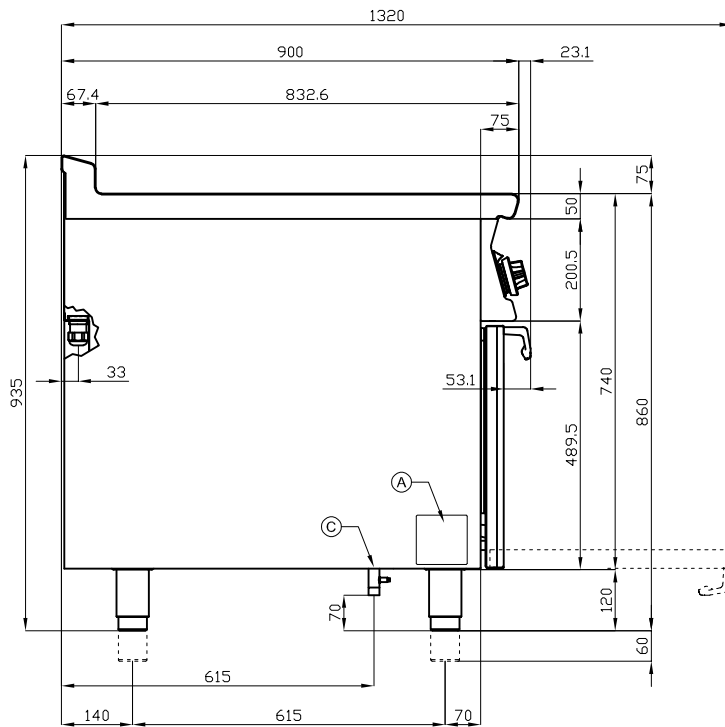

TPF2-98G

90

GAS SOLID TOP WITH OVEN

Solid top + 2 burners Traditional gas-oven
cm. 67x73x34h, temp: 150÷300°C, with 1
grid cm.65x71 GN2/1 - Plate 39x73 (included
1 Head end filler strip mod.TPC-9)

Construction - Fabricated using CrNi 18/10 AISI 304 grade Stainless Steel Scotch-Brite Satin polish Finish, incorporating 2mm thick worktop, rounded edges, chromed details and rear splash back. Knobs with waterproof grades IPX5. Model - Professional Gas Solid Top with Gas Oven, versions with or without 2 or 4 burners, with or without compartment. Piezoelectric ignition with pilot light, 15mm thick steel top for the best in heat conductivity including thermocouple safety valves. Gas oven has piezoelectric ignition, thermocouple safety valves. Burners with ignition by pilot light, taps with thermocouple safety valve. Modulating flame burners, cast iron grills or in stainless steel rods with removable liquid collectors. Maintenance - All serviceable parts are accessible by the easy removal of front control panel and removable collectors. Fittings - Appliance is supplied with both LPG and Natural Gas conversion jets and adjustable feet.

ITALIAN CULINARY ART

The pictures are purely representative. The manufacturer reserves the right to modify the technical data and models without previous notice.

TPF2-98G

90

GAS SOLID TOP WITH OVEN

A	Data plate		C	Gas connection	ISO 7-1 3/4" M
---	------------	--	---	----------------	----------------

MODEL: TPF2-98G
 DIMENSIONS: cm. 80x 90x 90h
 GAS POWER: 32,5 kW / 27.950 kcal/h
 GAS TYPE: Natural Gas / LPG

kg: 181
 m³: 0.894
 mm: 830x970x1110

BUY LOTUS BUY ITALY

The pictures are purely representative. The manufacturer reserves the right to modify the technical data and models without previous notice.