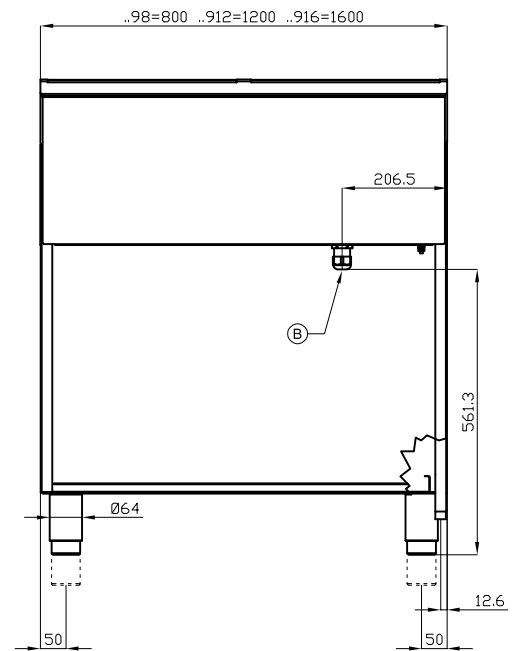

TPF2-98G

90

GAS SOLID TOP WITH OVEN

Solid top + 2 burners Traditional gas-oven
cm. 67x73x34h, temp: 150÷300°C, with 1
grid cm.65x71 GN2/1 - Plate 39x73 (included
1 Head end filler strip mod.TPC-9)

Construction - Fabricated using CrNi 18/10 AISI 304 grade Stainless Steel Scotch-Brite Satin polish Finish, incorporating 2mm thick worktop, rounded edges, chromed details and rear splash back. Knobs with waterproof grades IPX5. Model - Professional Gas Solid Top with Gas Oven, versions with or without 2 or 4 burners, with or without compartment. Piezoelectric ignition with pilot light, 15mm thick steel top for the best in heat conductivity including thermocouple safety valves. Gas oven has piezoelectric ignition, thermocouple safety valves. Burners with ignition by pilot light, taps with thermocouple safety valve. Modulating flame burners, cast iron grills or in stainless steel rods with removable liquid collectors. Maintenance - All serviceable parts are accessible by the easy removal of front control panel and removable collectors. Fittings - Appliance is supplied with both LPG and Natural Gas conversion jets and adjustable feet.

ITALIAN CULINARY ART

The pictures are purely representative. The manufacturer reserves the right to modify the technical data and models without previous notice.

TPF2-98G

90

GAS SOLID TOP WITH OVEN

A	Data plate		C	Gas connection	ISO 7-1 3/4" M
---	------------	--	---	----------------	----------------

MODEL: TPF2-98G
 DIMENSIONS: cm. 80x 90x 90h
 GAS POWER: 32,5 kW / 27.950 kcal/h
 GAS TYPE: Natural Gas / LPG

kg: 181
 m³: 0.894
 mm: 830x970x1110

BUY LOTUS BUY ITALY

The pictures are purely representative. The manufacturer reserves the right to modify the technical data and models without previous notice.