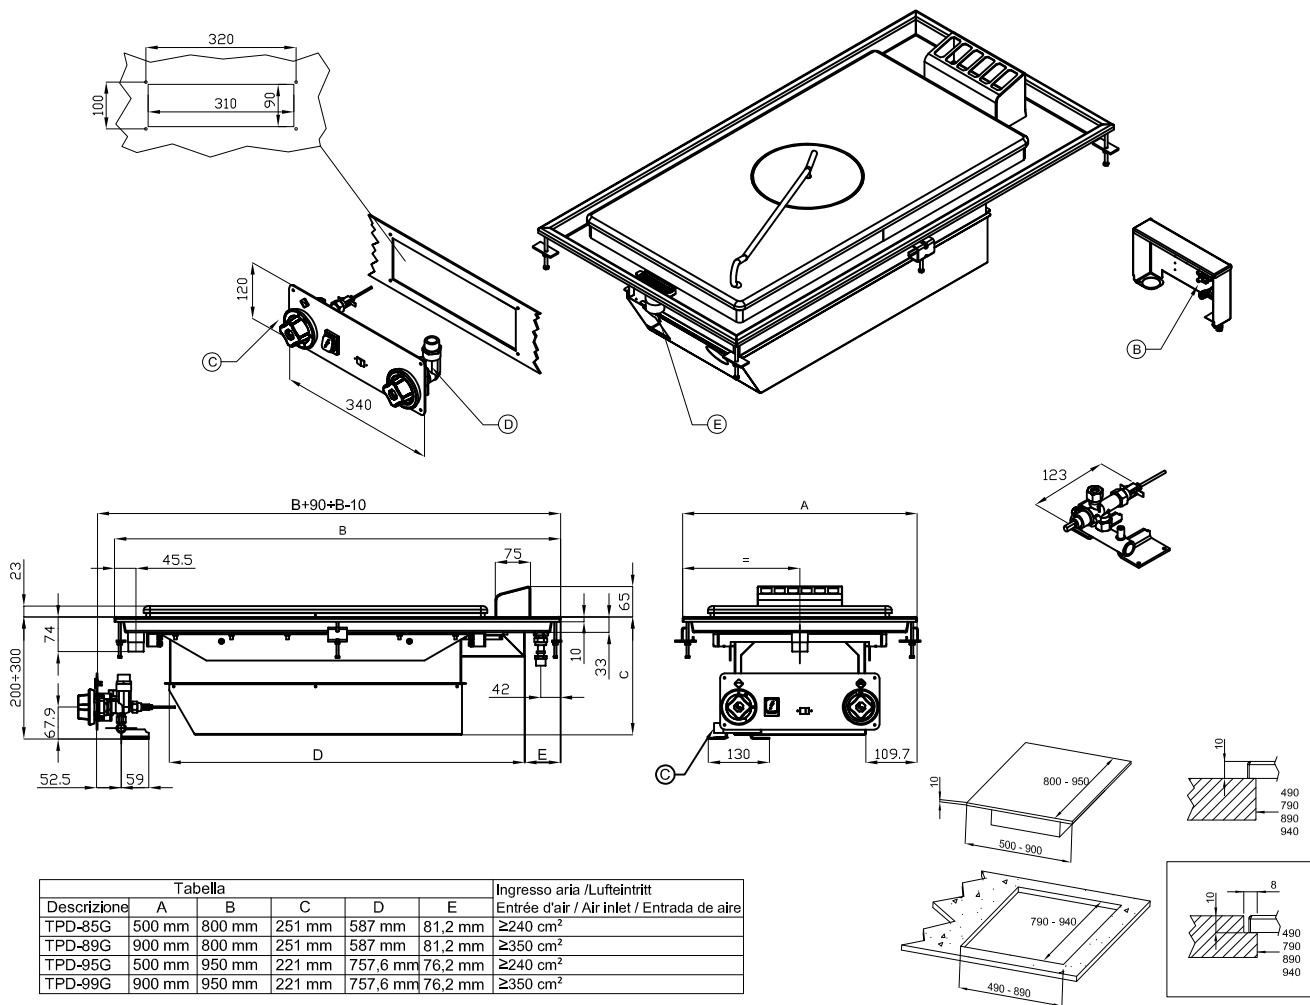

TPD-99G

GAS FREELOTUS

GAS SOLID TOP 90

Solid top gas - Plate.79x73 cm. Electric ignition, flame presence indicator, floodable perimeter channel, drain with removable filter.

ITALIAN CULINARY ART

The pictures are purely representative. The manufacturer reserves the right to modify the technical data and models without previous notice.

TPD-99G

GAS FREELOTUS
GAS SOLID TOP 90

Tabella						
Descrizione	A	B	C	D	E	Ingresso aria / Lufteintritt Entrée d'air / Air inlet / Entrada de aire
TPD-85G	500 mm	800 mm	251 mm	587 mm	81.2 mm	≥240 cm ²
TPD-89G	900 mm	800 mm	251 mm	587 mm	81.2 mm	≥350 cm ²
TPD-95G	500 mm	950 mm	221 mm	757,6 mm	76.2 mm	≥240 cm ²
TPD-99G	900 mm	950 mm	221 mm	757,6 mm	76.2 mm	≥350 cm ²

A	Data plate		B	Electrical connection	
C	Gas connection	ISO 7-1 1/2" M	D	Cold water connection	ISO 7-1 1/2" F
E	Water drainage	ISO 7-1 1" M			

MODEL: TPD-99G
 DIMENSIONS: cm. 90x 95x 31h
 GAS POWER: 12 kW / 10.320 kcal/h
 GAS TYPE: Natural Gas / LPG
 ELECTRIC POWER: 0,01 KW
 VOLTAGE: 230V~
 FREQUENCY: 50/60 Hz