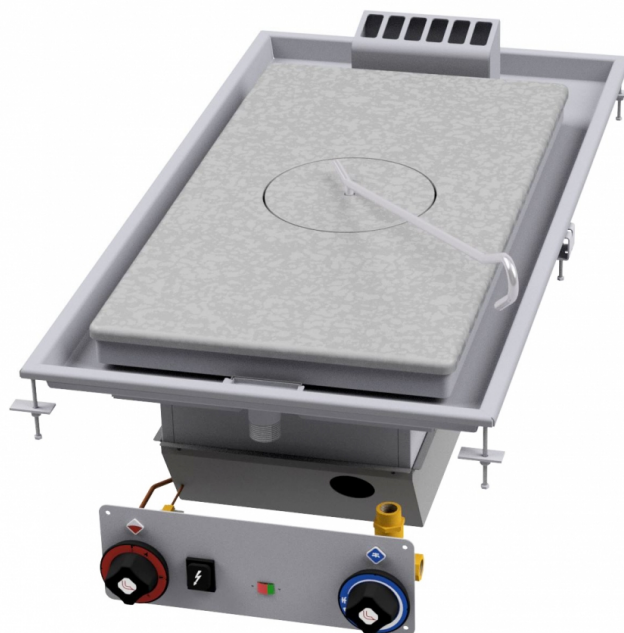

TPD-85G

GAS FREELOTUS

GAS SOLID TOP 70

Solid top gas - Plate.37x57cm. Electric ignition, flame presence indicator, floodable perimeter channel, drain with removable filter.

ITALIAN CULINARY ART

The pictures are purely representative. The manufacturer reserves the right to modify the technical data and models without previous notice.

TPD-85G

GAS FREELOTUS
GAS SOLID TOP 70

A	Data plate		B	Electrical connection	
C	Gas connection	ISO 7-1 1/2" M	D	Cold water connection	ISO 7-1 1/2" F
E	Water drainage	ISO 7-1 1" M			

MODEL: TPD-85G
 DIMENSIONS: cm. 50x 80x 31h
 GAS POWER: 7 kW / 6.020 kcal/h
 GAS TYPE: Natural Gas / LPG
 ELECTRIC POWER: 0,01 KW
 VOLTAGE: 230V~
 FREQUENCY: 50/60 Hz