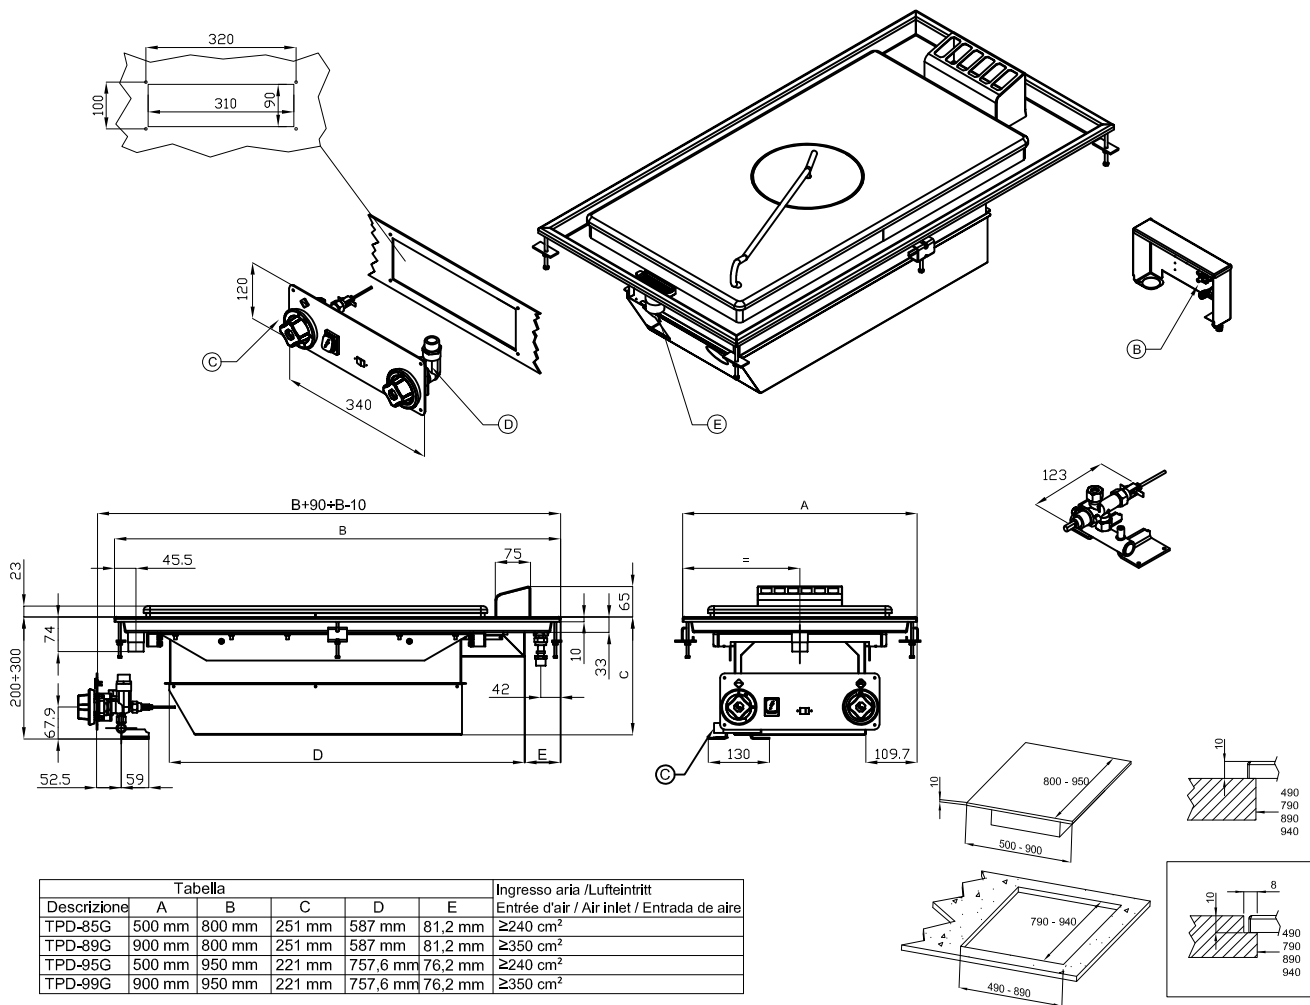

TPD-85G

GAS FREELOTUS

GAS SOLID TOP 70

Solid top gas - Plate.37x57cm. Electric ignition, flame presence indicator, floodable perimeter channel, drain with removable filter.

ITALIAN CULINARY ART

The pictures are purely representative. The manufacturer reserves the right to modify the technical data and models without previous notice.

TPD-85G

GAS FREELOTUS
GAS SOLID TOP 70

A	Data plate		B	Electrical connection	
C	Gas connection	ISO 7-1 1/2" M	D	Cold water connection	ISO 7-1 1/2" F
E	Water drainage	ISO 7-1 1" M			

MODEL: TPD-85G
 DIMENSIONS: cm. 50x 80x 31h
 GAS POWER: 7 kW / 6.020 kcal/h
 GAS TYPE: Natural Gas / LPG
 ELECTRIC POWER: 0,01 KW
 VOLTAGE: 230V~
 FREQUENCY: 50/60 Hz