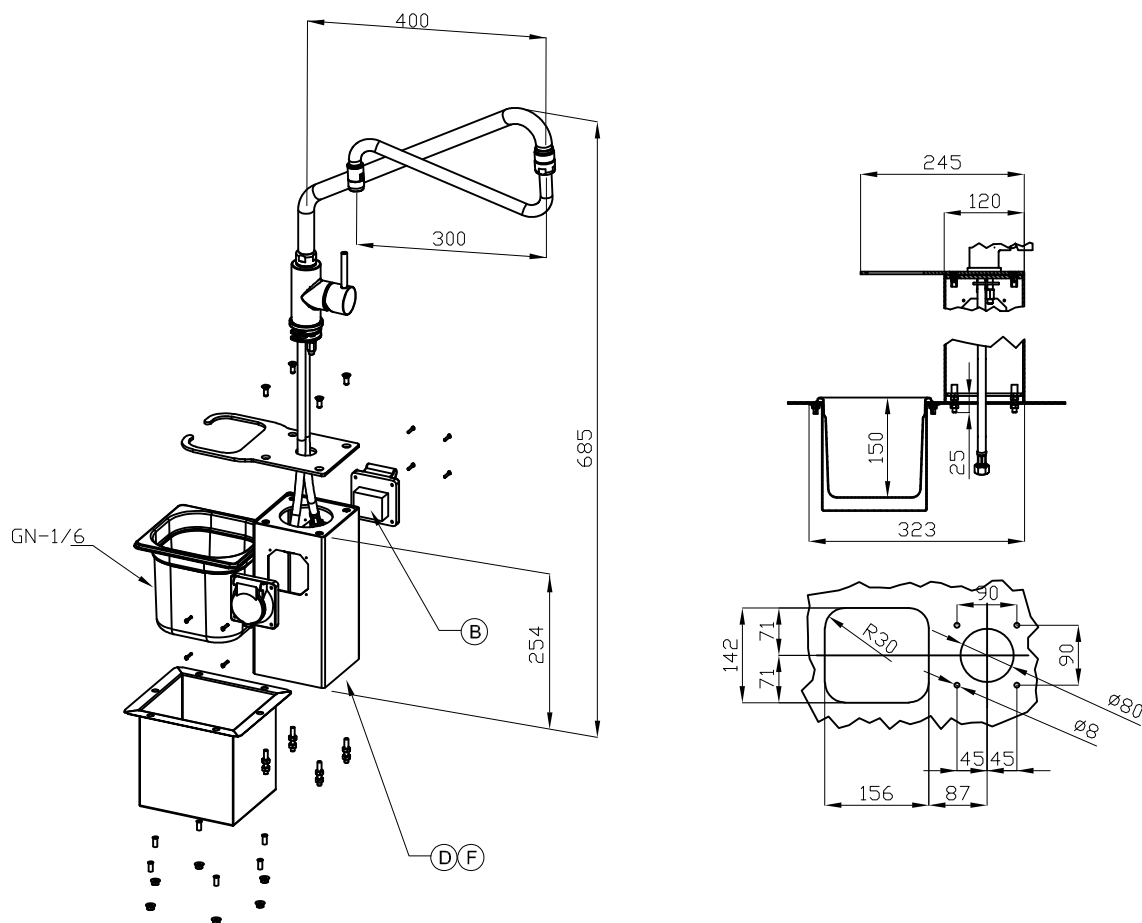

# TOWER

FREEBLOCK 5.0

FREEBLOCK

Service Tower: inox body cm. 12x12x25h  
with 2 electrical outlet mod: SCHUKOS,  
bracket for tools/mixer block with GN1/6  
container inferior, Pillar tap with hot and  
cold water with driplless.

# TOWER

FREEBLOCK 5.0

FREEBLOCK

|   |                      |                |   |                       |                |
|---|----------------------|----------------|---|-----------------------|----------------|
| A | Data plate           |                | D | Cold water connection | ISO 7-1 3/8" F |
| F | Hot water connection | ISO 7-1 3/8" F |   |                       |                |

MODEL: TOWER  
 DIMENSIONS: cm. 21x 27x 67h  
 VOLTAGE: 230V~  
 FREQUENCY: 50/60 Hz

kg: 13  
 m<sup>3</sup>: 0.11

BUY LOTUS BUY ITALY

The pictures are purely representative. The manufacturer reserves the right to modify the technical data and models without previous notice.