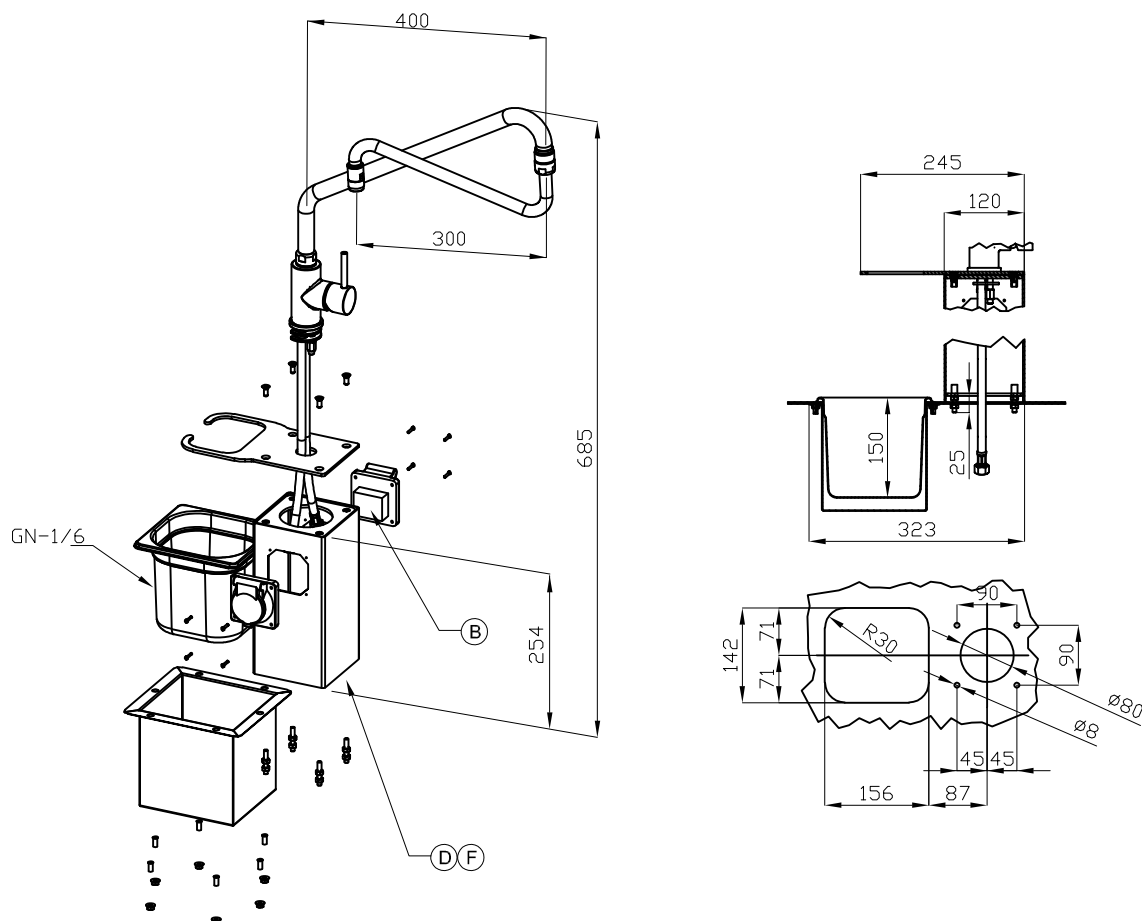

TOWER

FREEBLOCK 5.0

FREEBLOCK

Service Tower: inox body cm. 12x12x25h
with 2 electrical outlet mod: SCHUKOS,
bracket for tools/mixer block with GN1/6
container inferior, Pillar tap with hot and
cold water with driplless.

ITALIAN CULINARY ART

The pictures are purely representative. The manufacturer reserves the right to modify the technical data and models without previous notice.

TOWER

FREEBLOCK 5.0

FREEBLOCK

| | | | | | |
|---|----------------------|----------------|---|-----------------------|----------------|
| A | Data plate | | D | Cold water connection | ISO 7-1 3/8" F |
| F | Hot water connection | ISO 7-1 3/8" F | | | |

MODEL: TOWER
 DIMENSIONS: cm. 21x 27x 67h
 VOLTAGE: 230V~
 FREQUENCY: 50/60 Hz

kg: 13
 m³: 0.11

BUY LOTUS BUY ITALY

The pictures are purely representative. The manufacturer reserves the right to modify the technical data and models without previous notice.