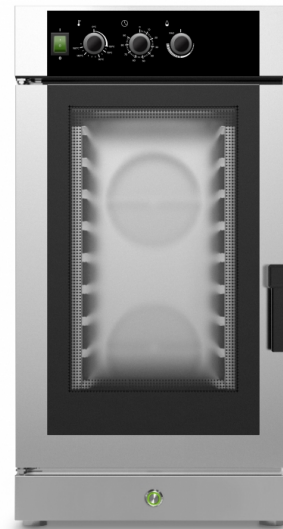

TL110-DAE

TOP LOTUS OVENS

OVENS "TOP" COMPACT

Convection oven with 10 levels steam regulation, analogic/electro-mechanic control panel. Max temperature 280°C. Timer. 2 speed fan with "AUTOREVERSE". Manual opening or closing of the chimney. LED lighting. Left door. Capacity 10xGN1/1.

ITALIAN CULINARY ART

The pictures are purely representative. The manufacturer reserves the right to modify the technical data and models without previous notice.

TL110-DAE

TOP LOTUS OVENS

OVENS "TOP" COMPACT

A	Data plate		B	Electrical connection	
D	Cold water connection	ISO 7-1 3/4" M	E	Water drainage	Ø40mm

MODEL: TL110-DAE
 DIMENSIONS: cm. 55x 84,5x106,5h
 ELECTRIC POWER: 12,5 kW
 VOLTAGE: 400V~3N
 FREQUENCY: 50/60 Hz