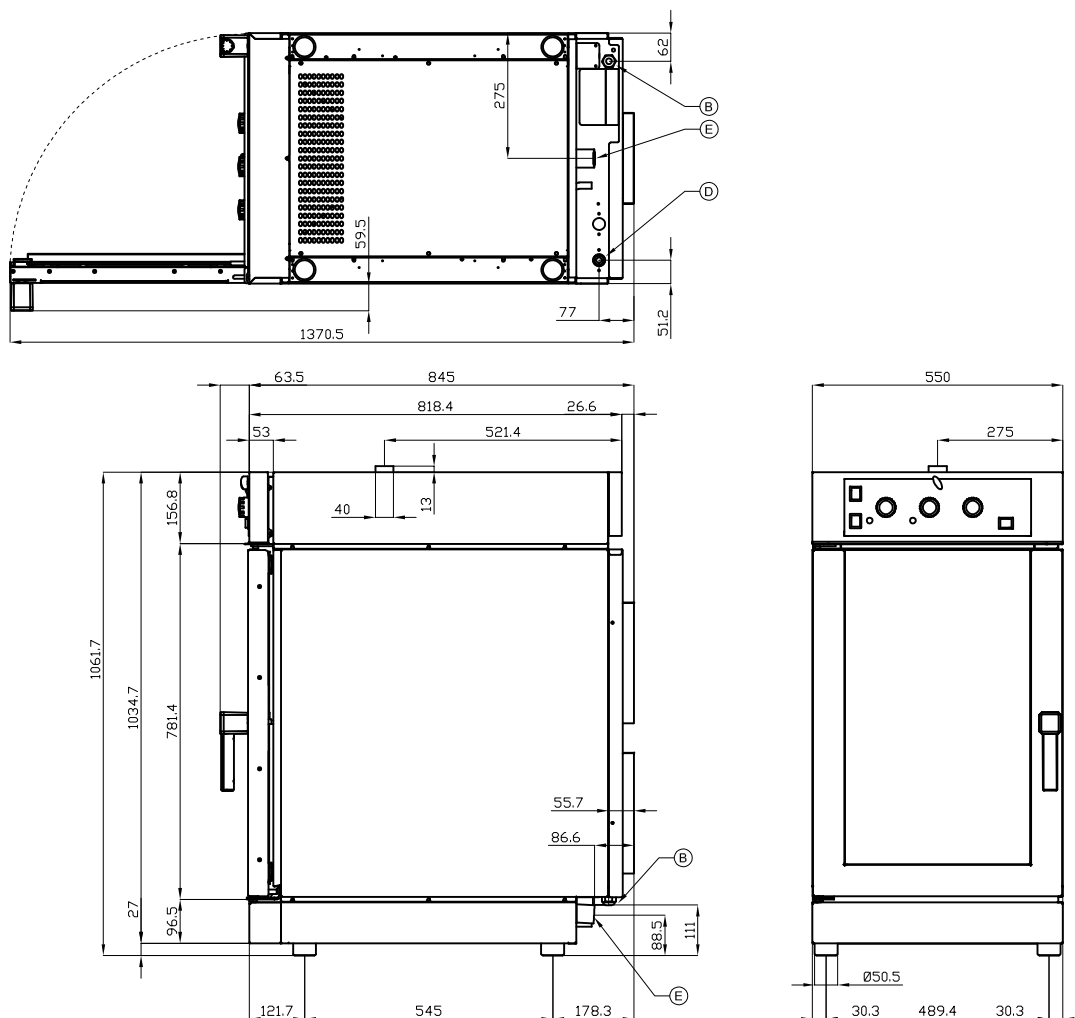

TL110-DAE

TOP LOTUS OVENS

OVENS "TOP" COMPACT

Convection oven with 10 levels steam regulation, analogic/electro-mechanic control panel. Max temperature 280°C. Timer. 2 speed fan with "AUTOREVERSE". Manual opening or closing of the chimney. LED lighting. Left door. Capacity 10xGN1/1.

A	Data plate		B	Electrical connection	
D	Cold water connection	ISO 7-1 3/4" M	E	Water drainage	Ø40mm

MODEL: TL110-DAE
 DIMENSIONS: cm. 55x 84,5x106,5h
 ELECTRIC POWER: 12,5 kW
 VOLTAGE: 400V~3N
 FREQUENCY: 50/60 Hz

kg: 120
 m³: 0.806
 mm: 650x1000x1240

BUY LOTUS BUY ITALY

The pictures are purely representative. The manufacturer reserves the right to modify the technical data and models without previous notice.

LOTUS S.P.A. Via Calmaor, 46
 31020 San Vendemiano(TV) - Italy
 Tel. + 39 0438 778020 / 778468
 Fax + 39 0438 778277
 www.lotuscookers.it - lotus@lotuscookers.it