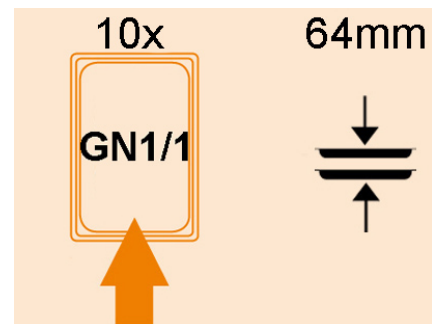

TL110-DAE

TOP LOTUS OVENS

OVENS "TOP" COMPACT

Convection oven with 10 levels steam regulation, analogic/electro-mechanic control panel. Max temperature 280°C. Timer. 2 speed fan with "AUTOREVERSE". Manual opening or closing of the chimney. LED lighting. Left door. Capacity 10xGN1/1.

A	Data plate		B	Electrical connection	
D	Cold water connection	ISO 7-1 3/4" M	E	Water drainage	Ø40mm

MODEL: TL110-DAE
 DIMENSIONS: cm. 55x 84,5x106,5h
 ELECTRIC POWER: 12,5 kW
 VOLTAGE: 400V~3N
 FREQUENCY: 50/60 Hz