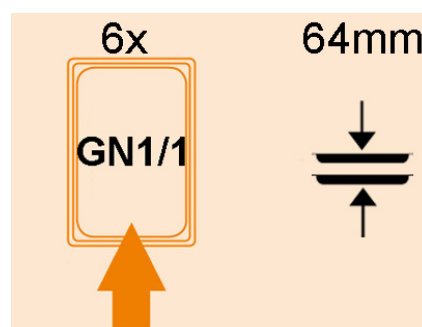

TL106-DAE

TOP LOTUS OVENS

OVENS "TOP" COMPACT

Convection oven with 10 levels steam regulation, analogic/electro-mechanic control panel. Max temperature 280°C. Timer. 2 speed fan with "AUTOREVERSE". Manual opening or closing of the chimney. LED lighting. Left door. Capacity 6xGN1/1.

A	Data plate		B	Electrical connection	
D	Cold water connection	ISO 7-1 3/4" M	E	Water drainage	Ø40mm

MODEL: TL106-DAE
 DIMENSIONS: cm. 55x 84,5x 82,5h
 ELECTRIC POWER: 7,8 kW
 VOLTAGE: 400V~3N
 FREQUENCY: 50/60 Hz