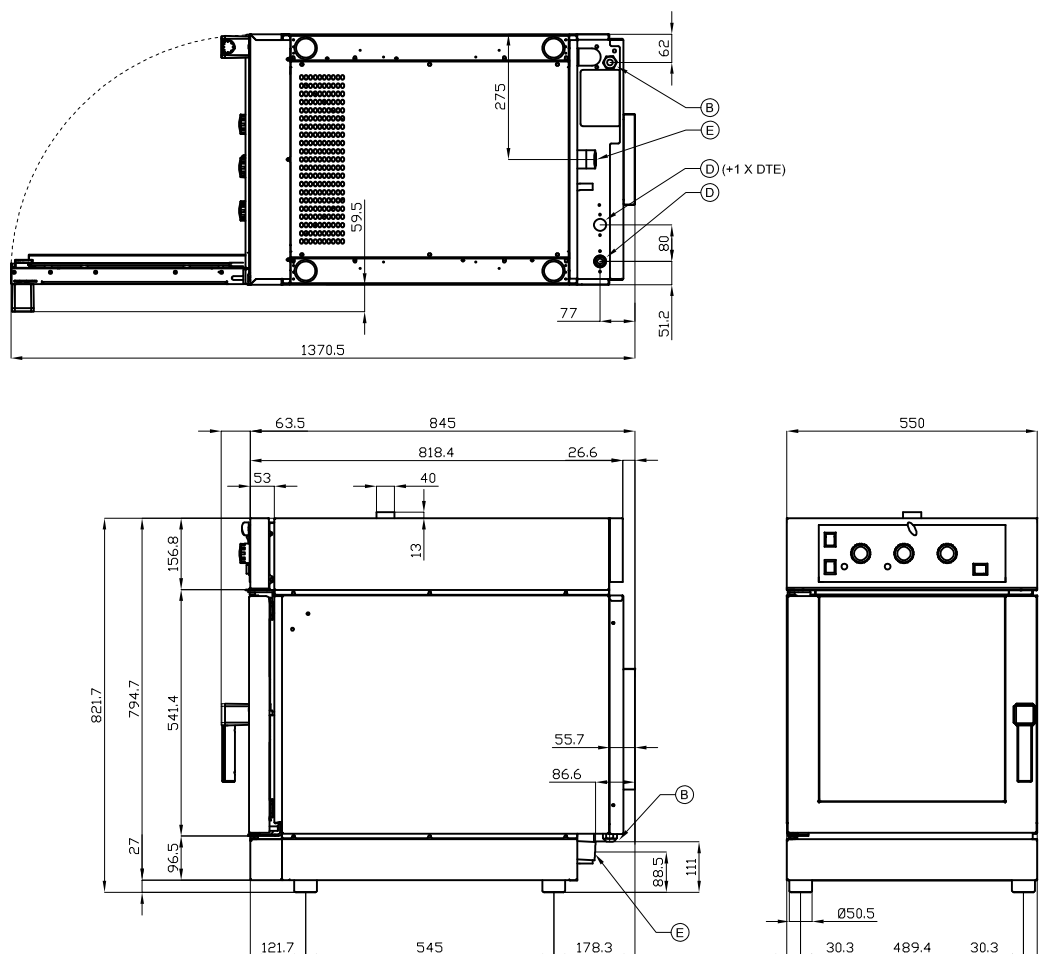

TL106-DAE

TOP LOTUS OVENS

OVENS "TOP" COMPACT

Convection oven with 10 levels steam regulation, analogic/electro-mechanic control panel. Max temperature 280°C. Timer. 2 speed fan with "AUTOREVERSE". Manual opening or closing of the chimney. LED lighting. Left door. Capacity 6xGN1/1.

A	Data plate		B	Electrical connection	
D	Cold water connection	ISO 7-1 3/4" M	E	Water drainage	Ø40mm

MODEL: TL106-DAE
 DIMENSIONS: cm. 55x 84,5x 82,5h
 ELECTRIC POWER: 7,8 kW
 VOLTAGE: 400V~3N
 FREQUENCY: 50/60 Hz