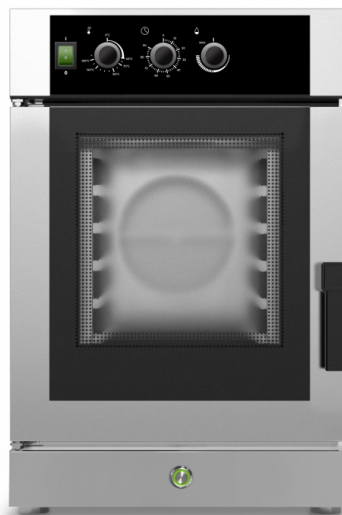

TL106-DAE

TOP LOTUS OVENS

OVENS "TOP" COMPACT

Convection oven with 10 levels steam regulation, analogic/electro-mechanic control panel. Max temperature 280°C. Timer. 2 speed fan with "AUTOREVERSE". Manual opening or closing of the chimney. LED lighting. Left door. Capacity 6xGN1/1.

ITALIAN CULINARY ART

The pictures are purely representative. The manufacturer reserves the right to modify the technical data and models without previous notice.

TL106-DAE

TOP LOTUS OVENS

OVENS "TOP" COMPACT

A	Data plate		B	Electrical connection	
D	Cold water connection	ISO 7-1 3/4" M	E	Water drainage	Ø40mm

MODEL: TL106-DAE
 DIMENSIONS: cm. 55x 84,5x 82,5h
 ELECTRIC POWER: 7,8 kW
 VOLTAGE: 400V~3N
 FREQUENCY: 50/60 Hz