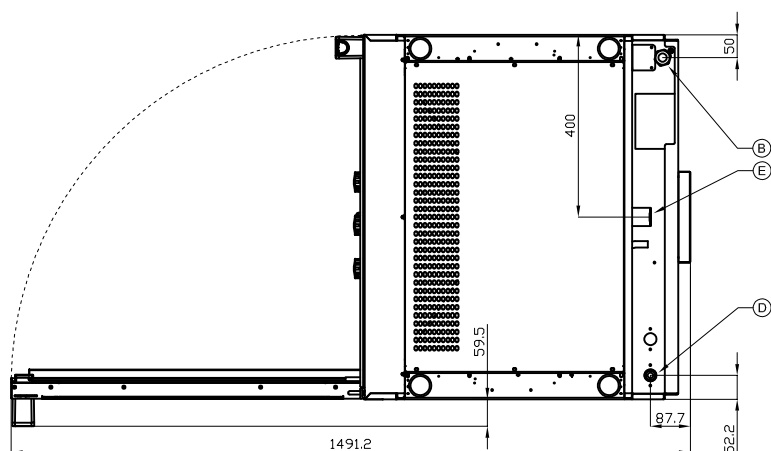

TL010-DAE

TOP LOTUS OVENS

OVENS "TOP" CROSSWISE

Convection oven with 10 levels steam regulation, analogic/electro-mechanic control panel. Max temperature 280°C. Timer. 2 speed fan with "AUTOREVERSE". Manual opening or closing of the chimney. LED lighting. Left door. Capacity 10xGN1/1.

A	Data plate		B	Electrical connection	
D	Cold water connection	ISO 7-1 3/4" M	E	Water drainage	Ø40mm

MODEL: TL010-DAE
 DIMENSIONS: cm. 80x 71,5x106,5h
 ELECTRIC POWER: 15,5 kW
 VOLTAGE: 400V~3N
 FREQUENCY: 50/60 Hz