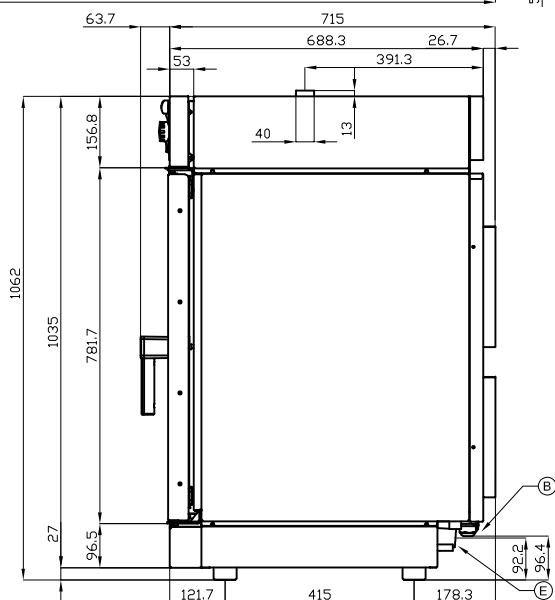

TL010-DAE

TOP LOTUS OVENS

OVENS "TOP" CROSSWISE

Convection oven with 10 levels steam regulation, analogic/electro-mechanic control panel. Max temperature 280°C. Timer. 2 speed fan with "AUTOREVERSE". Manual opening or closing of the chimney. LED lighting. Left door. Capacity 10xGN1/1.

A	Data plate		B	Electrical connection	
D	Cold water connection	ISO 7-1 3/4" M	E	Water drainage	Ø40mm

MODEL: TL010-DAE
 DIMENSIONS: cm. 80x 71,5x106,5h
 ELECTRIC POWER: 15,5 kW
 VOLTAGE: 400V~3N
 FREQUENCY: 50/60 Hz

kg: 153
 m³: 1.021
 mm: 860x950x1250

BUY LOTUS BUY ITALY

The pictures are purely representative. The manufacturer reserves the right to modify the technical data and models without previous notice.

LOTUS S.P.A. Via Calmaor, 46
 31020 San Vendemiano (TV) - Italy
 Tel. + 39 0438 778020 / 778468
 Fax + 39 0438 778277
 www.lotuscookers.it - lotus@lotuscookers.it