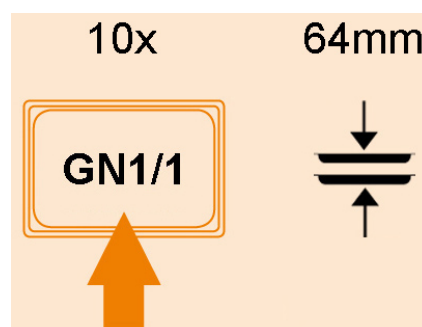

TL010-DAE

TOP LOTUS OVENS

OVENS "TOP" CROSSWISE

Convection oven with 10 levels steam regulation, analogic/electro-mechanic control panel. Max temperature 280°C. Timer. 2 speed fan with "AUTOREVERSE". Manual opening or closing of the chimney. LED lighting. Left door. Capacity 10xGN1/1.

A	Data plate		B	Electrical connection	
D	Cold water connection	ISO 7-1 3/4" M	E	Water drainage	Ø40mm

MODEL: TL010-DAE
 DIMENSIONS: cm. 80x 71,5x106,5h
 ELECTRIC POWER: 15,5 kW
 VOLTAGE: 400V~3N
 FREQUENCY: 50/60 Hz