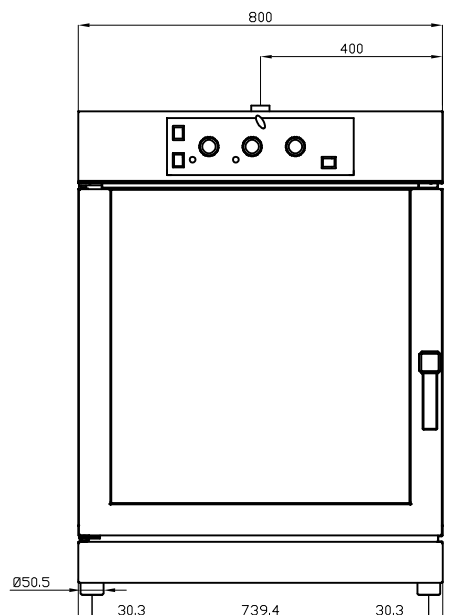

TL010-DAE

TOP LOTUS OVENS

OVENS "TOP" CROSSWISE

Convection oven with 10 levels steam regulation, analogic/electro-mechanic control panel. Max temperature 280°C. Timer. 2 speed fan with "AUTOREVERSE". Manual opening or closing of the chimney. LED lighting. Left door. Capacity 10xGN1/1.

A	Data plate		B	Electrical connection	
D	Cold water connection	ISO 7-1 3/4" M	E	Water drainage	Ø40mm

MODEL: TL010-DAE
 DIMENSIONS: cm. 80x 71,5x106,5h
 ELECTRIC POWER: 15,5 kW
 VOLTAGE: 400V~3N
 FREQUENCY: 50/60 Hz

kg: 153
 m³: 1.021
 mm: 860x950x1250

BUY LOTUS BUY ITALY

The pictures are purely representative. The manufacturer reserves the right to modify the technical data and models without previous notice.

LOTUS S.P.A. Via Calmaor, 46
 31020 San Vendemiano (TV) - Italy
 Tel. + 39 0438 778020 / 778468
 Fax + 39 0438 778277
 www.lotuscookers.it - lotus@lotuscookers.it