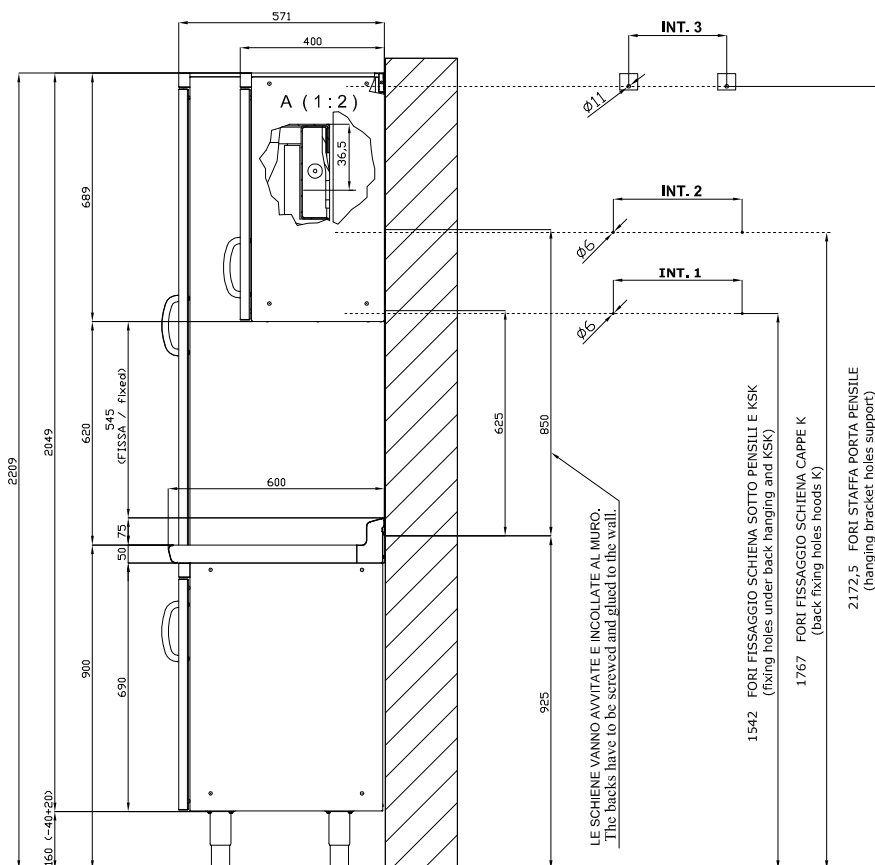

# SP/650

## SHINE KITCHEN ACCESSORIES

Tabella						
MOD. SP	INT 1	INT 2		MOD. PP	INT 3	
SP/630	276		-	PP-630 SX/DX	190	
SP/640	376		-	PP-640 SX/DX	290	
SP/645	426		-	PP-645 SX/DX	340	
SP/650	476		-	PP-650 SX/DX	390	
SP/670	676		-	PP-660/PPS-660	490	
SP/6105	1026		-	PP-670	590	
SP/6110	1076		-	PP-680	690	
SP/6125	1226		-	PP-690/PPS-690	790	
SP/6135	1326		-	PP-6100	890	
SP-SK/660		576	-	PP-6105	940	
SP-SK/680		776	-	PP-6110	990	
SP-SK/690		876	-	PP-6120	1090	
SP-SK/6100		976	-	PP-6125	1140	
SP-SK/6120		1176	-	PP-6135	1240	
SP-SK/6140		1376	-	PP-6150	1390	
SP-SK/6150		1476	-			
SP-SK/6160		1576	-			
SP-SK/6180		1776	-			
SP-SK/6200		1976	-			

A	Data plate				
---	------------	--	--	--	--

MODEL: SP/650  
DIMENSIONS: cm. 50x 0,2x 62,5h

kg: 2.2  
m<sup>3</sup>: 0.007  
mm: 520x20x650

BUY LOTUS BUY ITALY

The pictures are purely representative. The manufacturer reserves the right to modify the technical data and models without previous notice.