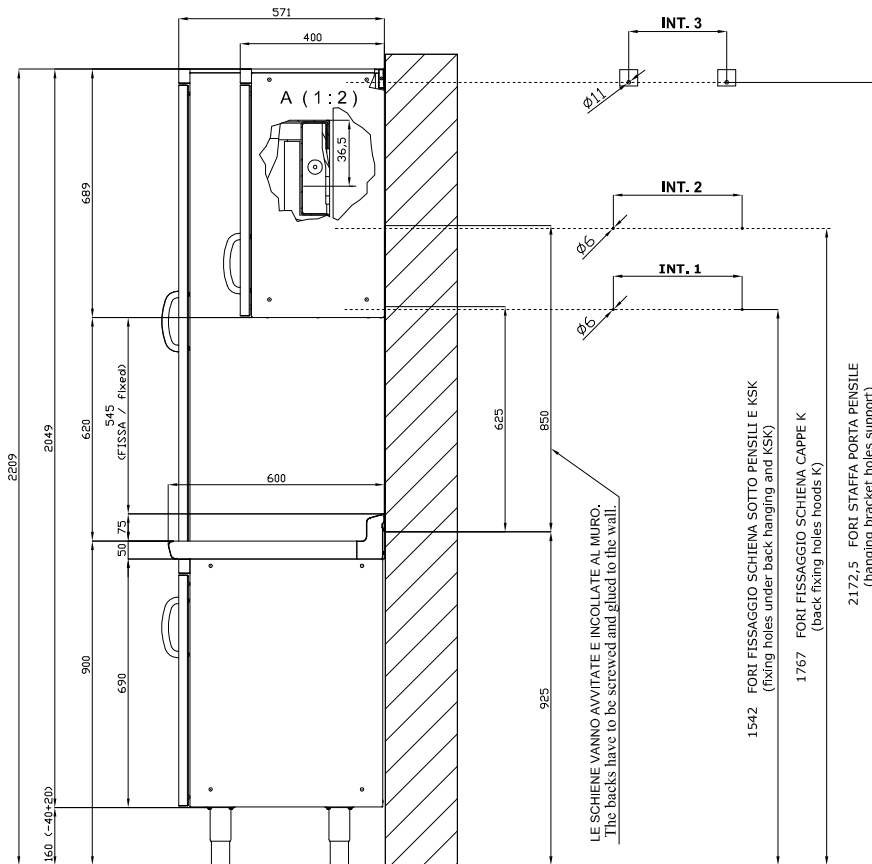

SP/645

SHINE KITCHEN ACCESSORIES

Tabella						
MOD. SP	INT 1	INT 2	INT 3	MOD. PP	INT 3	
SP/630	276			PP-630 SX/DX	190	
SP/640	376			PP-640 SX/DX	290	
SP/645	426			PP-645 SX/DX	340	
SP/650	476			PP-650 SX/DX	390	
SP/670	676			PP-660/PPS-660	490	
SP/6105	1026			PP-670	590	
SP/6110	1076			PP-680	690	
SP/6125	1226			PP-690/PPS-690	790	
SP/6135	1326			PP-6100	890	
SP-SK/660		576		PP-6105	940	
SP-SK/680		776		PP-6110	990	
SP-SK/690		876		PP-6120	1090	
SP-SK/6100		976		PP-6125	1140	
SP-SK/6120		1176		PP-6135	1240	
SP-SK/6140		1376		PP-6150	1390	
SP-SK/6150		1476				
SP-SK/6160		1576				
SP-SK/6180		1776				
SP-SK/6200		1976				

A	Data plate					
---	------------	--	--	--	--	--

MODEL: SP/645
DIMENSIONS: cm. 45x 0,2x 62,5h

kg: 2
m³: 0.006
mm: 470x20x650

BUY LOTUS BUY ITALY

The pictures are purely representative. The manufacturer reserves the right to modify the technical data and models without previous notice.