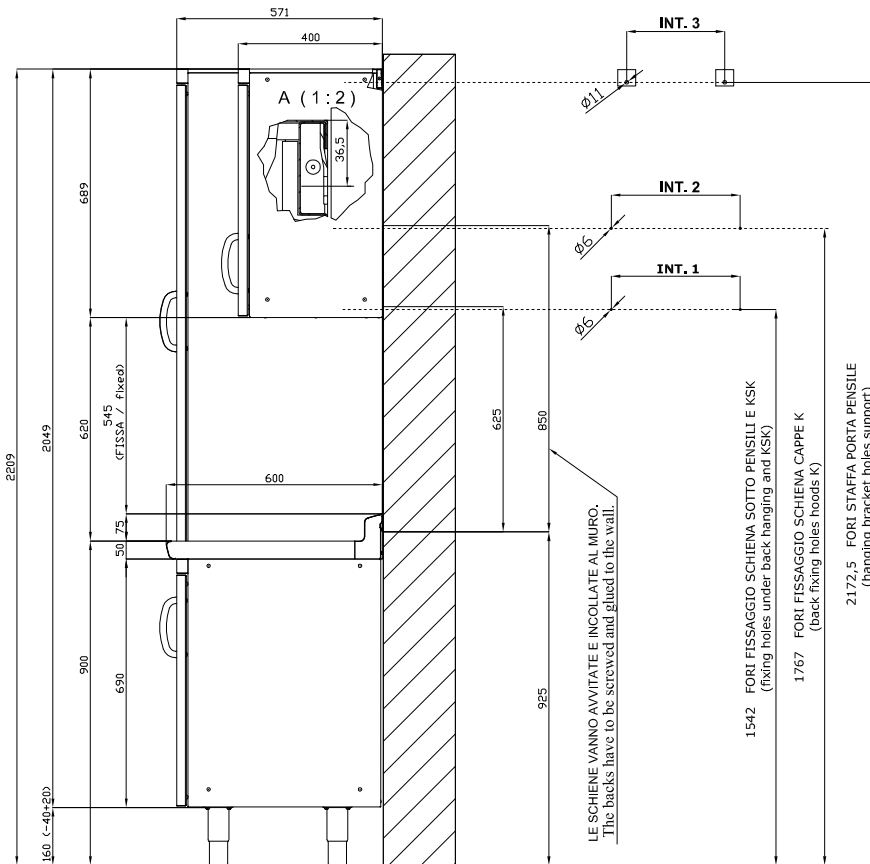

## SHINE KITCHEN ACCESSORIES

Tabella						
MOD. SP	INT 1	INT 2	INT 3	MOD. PP	INT 3	
SP/630	276	—	—	PP-630 SX/DX	190	
SP/640	376	—	—	PP-640 SX/DX	290	
SP/645	426	—	—	PP-645 SX/DX	340	
SP/650	476	—	—	PP-650 SX/DX	390	
SP/670	676	—	—	PP-660/PPS-660	490	
SP/6105	1026	—	—	PP-670	590	
SP/6110	1076	—	—	PP-680	690	
SP/6125	1226	—	—	PP-690/PPS-690	790	
SP/6135	1326	—	—	PP-6100	890	
SP-SK/660	—	576	—	PP-6105	940	
SP-SK/680	—	776	—	PP-6110	990	
SP-SK/690	—	876	—	PP-6120	1090	
SP-SK/6100	—	976	—	PP-6125	1140	
SP-SK/6120	—	1176	—	PP-6135	1240	
SP-SK/6140	—	1376	—	PP-6150	1390	
SP-SK/6150	—	1476	—			
SP-SK/6160	—	1576	—			
SP-SK/6180	—	1776	—			
SP-SK/6200	—	1976	—			

A	Data plate				
---	------------	--	--	--	--

MODEL: SP/6125  
DIMENSIONS: cm. 125x 0,2x 62,5h

kg: 5.5  
m<sup>3</sup>: 0.017  
mm: 1270x20x650

BUY LOTUS BUY ITALY

The pictures are purely representative. The manufacturer reserves the right to modify the technical data and models without previous notice.