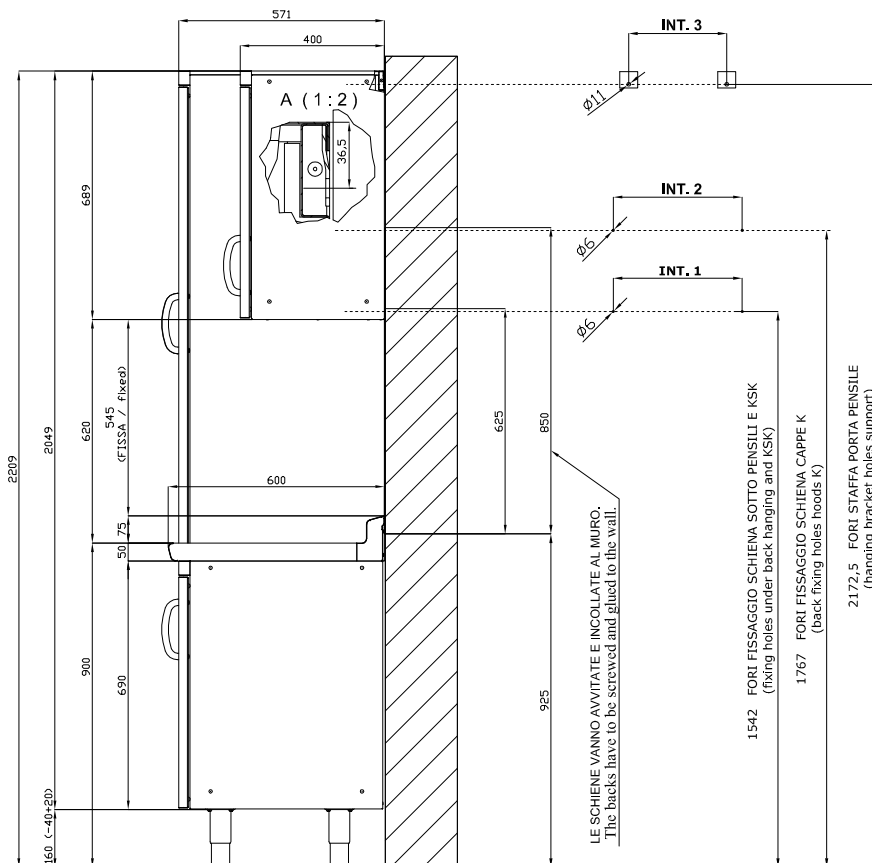

# SP/6110

## SHINE KITCHEN ACCESSORIES

Tabella						
MOD. SP	INT 1	INT 2		MOD. PP	INT 3	
SP/630	276		-	PP-630 SX/DX	190	
SP/640	376		-	PP-640 SX/DX	290	
SP/645	426		-	PP-645 SX/DX	340	
SP/650	476		-	PP-650 SX/DX	390	
SP/670	676		-	PP-660/PPS-660	490	
SP/6105	1026		-	PP-670	590	
SP/6110	1076		-	PP-680	690	
SP/6125	1226		-	PP-690/PPS-690	790	
SP/6135	1326		-	PP-6100	890	
SP-SK/660		576	-	PP-6105	940	
SP-SK/680		776	-	PP-6110	990	
SP-SK/690		876	-	PP-6120	1090	
SP-SK/6100		976	-	PP-6125	1140	
SP-SK/6120		1176	-	PP-6135	1240	
SP-SK/6140		1376	-	PP-6150	1390	
SP-SK/6150		1476	-			
SP-SK/6160		1576	-			
SP-SK/6180		1776	-			
SP-SK/6200		1976	-			

A	Data plate				
---	------------	--	--	--	--

MODEL: SP/6110  
DIMENSIONS: cm. 110x 0,2x 62,5h

kg: 4.8  
m<sup>3</sup>: 0.015  
mm: 1120x20x650

BUY LOTUS BUY ITALY

The pictures are purely representative. The manufacturer reserves the right to modify the technical data and models without previous notice.