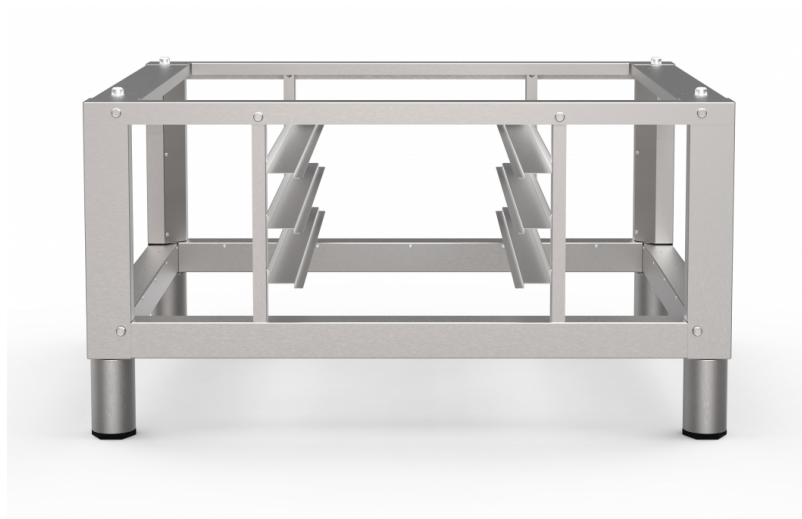

SPT-SL010

SIMPLE LOTUS OVENS

OVENS ACCESSORIES "SIMPLE"

Stand with oven rack, 3 levels pitch 80mm,
for oven SL010

ITALIAN CULINARY ART

The pictures are purely representative. The manufacturer reserves the right to modify the technical data and models without previous notice.

SPT-SL010

SIMPLE LOTUS OVENS

OVENS ACCESSORIES "SIMPLE"

A	Data plate				
---	------------	--	--	--	--

MODEL: SPT-SL010

DIMENSIONS: cm. 93x 74x 49h

kg: 24
m³: 0.3
mm: 1020x840x350

BUY LOTUS BUY 