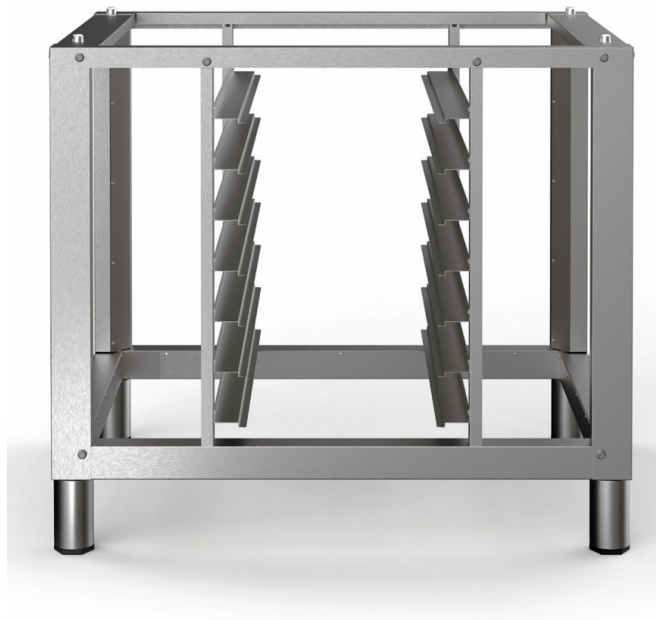

SPT-SL004

SIMPLE LOTUS OVENS

OVENS ACCESSORIES "SIMPLE"

Stand with oven rack, 7 levels pitch 80mm,
for oven SL004/6

ITALIAN CULINARY ART

The pictures are purely representative. The manufacturer reserves the right to modify the technical data and models without previous notice.

SPT-SL004

SIMPLE LOTUS OVENS

OVENS ACCESSORIES "SIMPLE"

A	Data plate				
---	------------	--	--	--	--

MODEL: SPT-SL004

DIMENSIONS: cm. 93x 74x 80h

kg: 26
m³: 0.3
mm: 1020x840x350

BUY LOTUS BUY 