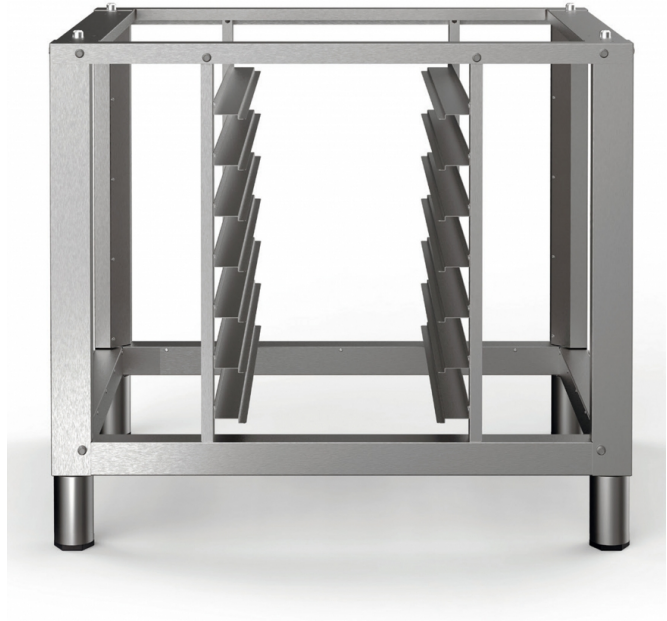

SPT-BL206

BIG LOTUS OVENS

OVENS ACCESSORIES "BIG"

Stand with oven rack, 7 levels pitch 80mm,
for oven BL206

ITALIAN CULINARY ART

The pictures are purely representative. The manufacturer reserves the right to modify the technical data and models without previous notice.

SPT-BL206

BIG LOTUS OVENS

OVENS ACCESSORIES "BIG"

A	Data plate				
---	------------	--	--	--	--

MODEL: SPT-BL206

DIMENSIONS: cm. 98x 74x 80h

kg: 26
m³: 0.3
mm: 1020x840x350

BUY LOTUS BUY 