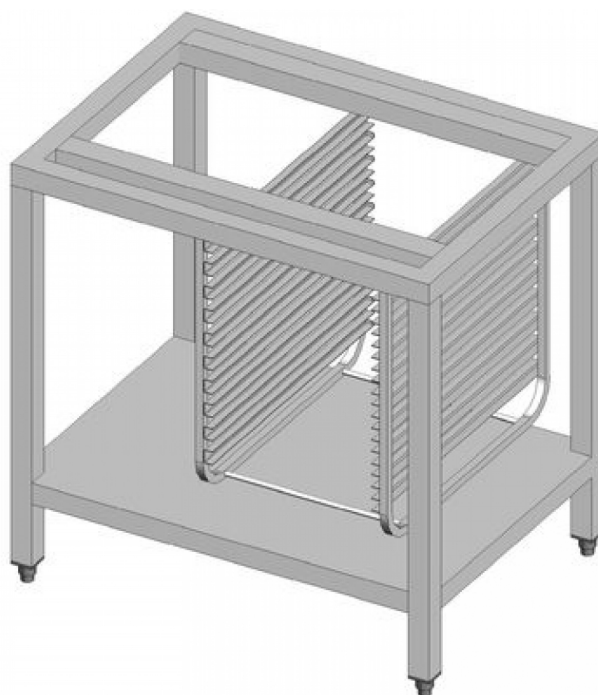

SPRT-TL010

TOP LOTUS OVENS

OVENS ACCESSORIES "TOP"

Stand with bottom shelf and oven rack, 8 levels pitch 67mm, for oven TL010

ITALIAN CULINARY ART

The pictures are purely representative. The manufacturer reserves the right to modify the technical data and models without previous notice.

SPRT-TL010

TOP LOTUS OVENS

OVENS ACCESSORIES "TOP"

A	Data plate				
---	------------	--	--	--	--

MODEL: SPRT-TL010
DIMENSIONS: cm. 80x 58x 80h

kg: 23
m³: 0.597
mm: 670x810x1100

BUY LOTUS BUY ITALY

The pictures are purely representative. The manufacturer reserves the right to modify the technical data and models without previous notice.