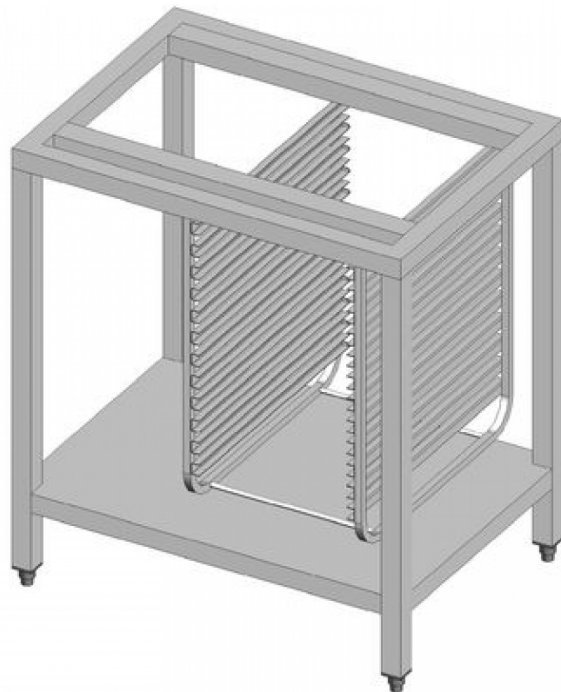

# SPRT-TL006

TOP LOTUS OVENS

OVENS ACCESSORIES "TOP"

Stand with bottom shelf and oven rack, 9 levels pitch 70mm, for oven TL006

ITALIAN CULINARY ART

The pictures are purely representative. The manufacturer reserves the right to modify the technical data and models without previous notice.

# SPRT-TL006

TOP LOTUS OVENS

OVENS ACCESSORIES "TOP"

A	Data plate				
---	------------	--	--	--	--

MODEL:

SPRT-TL006

DIMENSIONS:

cm. 80x 58x 90h