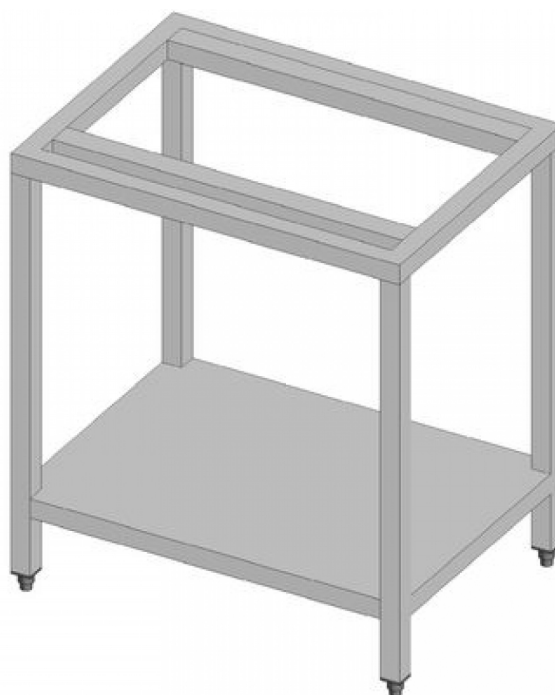

SPR-TL006

TOP LOTUS OVENS

OVENS ACCESSORIES "TOP"

Stand with bottom shelf for oven TL006

ITALIAN CULINARY ART

The pictures are purely representative. The manufacturer reserves the right to modify the technical data and models without previous notice.

SPR-TL006

TOP LOTUS OVENS

OVENS ACCESSORIES "TOP"

A	Data plate				
---	------------	--	--	--	--

MODEL:

SPR-TL006

DIMENSIONS:

cm. 80x 58x 90h