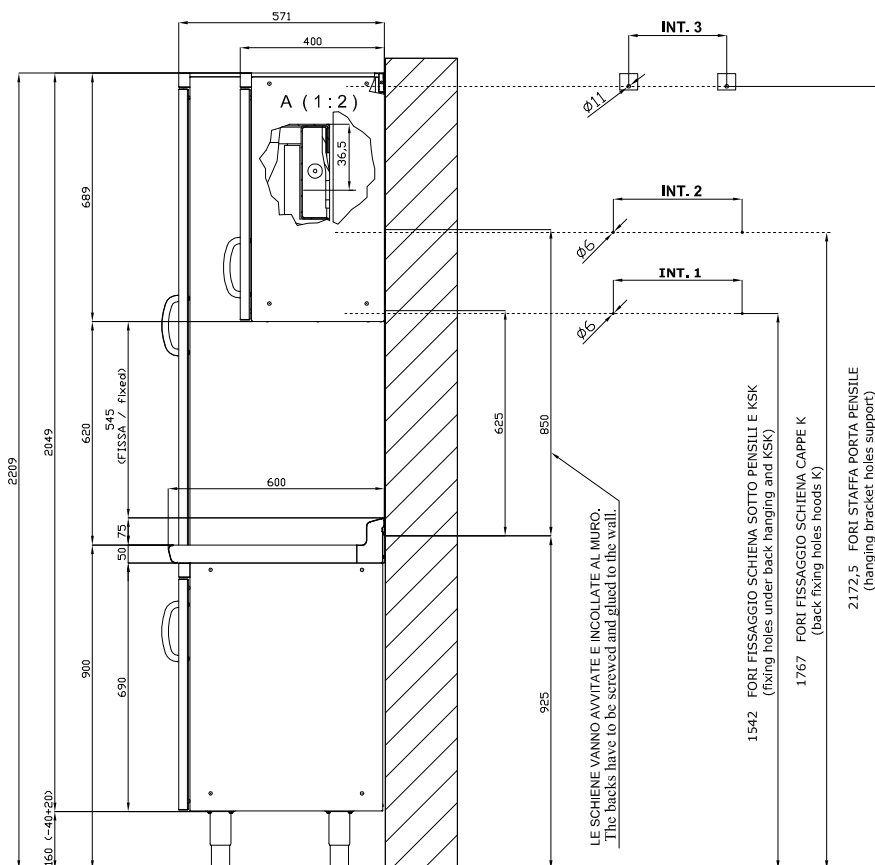

# SP-SK/680

SHINE KITCHEN  
ACCESSORIES

Tabella						
MOD. SP	INT 1	INT 2	—	MOD. PP	INT 3	
SP/630	276		—	PP-630 SX/DX	190	
SP/640	376		—	PP-640 SX/DX	290	
SP/645	426		—	PP-645 SX/DX	340	
SP/650	476		—	PP-650 SX/DX	390	
SP/670	676		—	PP-660/PPS-660	490	
SP/6105	1026		—	PP-670	590	
SP/6110	1076		—	PP-680	690	
SP/6125	1226		—	PP-690/PPS-690	790	
SP/6135	1326		—	PP-6100	890	
SP-SK/660		576	—	PP-6105	940	
SP-SK/680		776	—	PP-6110	990	
SP-SK/690		876	—	PP-6120	1090	
SP-SK/6100		976	—	PP-6125	1140	
SP-SK/6120		1176	—	PP-6135	1240	
SP-SK/6140		1376	—	PP-6150	1390	
SP-SK/6150		1476	—			
SP-SK/6160		1576	—			
SP-SK/6180		1776	—			
SP-SK/6200		1976	—			

A	Data plate				
---	------------	--	--	--	--

MODEL: SP-SK/680  
DIMENSIONS: cm. 80x 0,2x 80h

kg: 4.5  
m<sup>3</sup>: 0.013  
mm: 820x20x820

BUY LOTUS BUY ITALY

The pictures are purely representative. The manufacturer reserves the right to modify the technical data and models without previous notice.