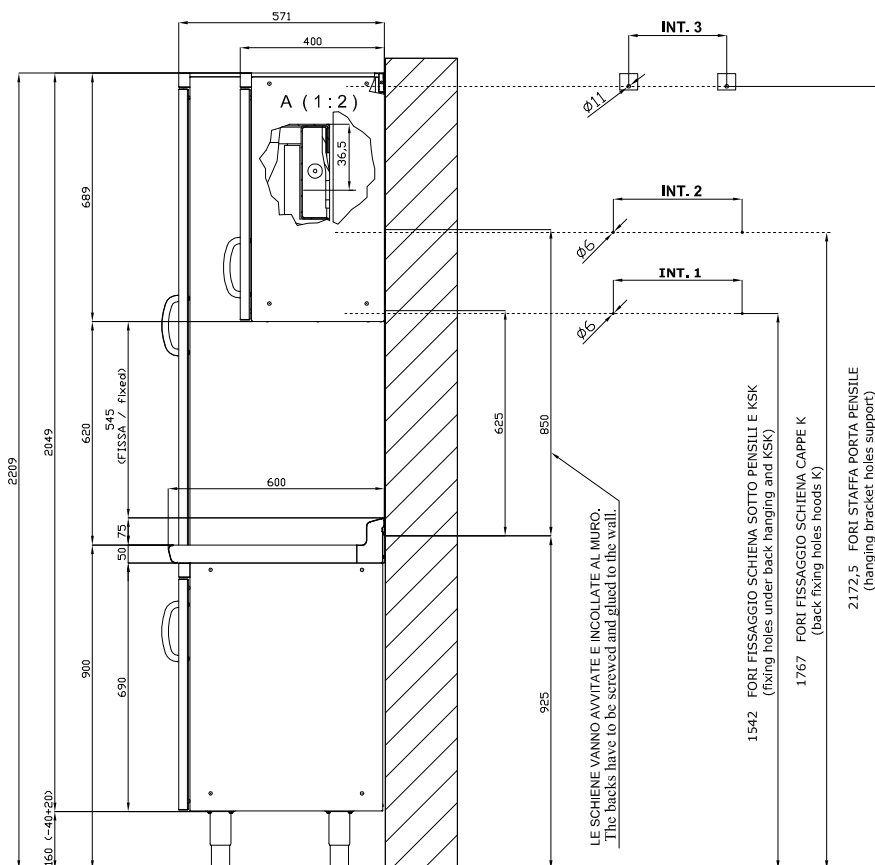

SP-SK/660

SHINE KITCHEN
ACCESSORIES

Tabella						
MOD. SP	INT 1	INT 2		MOD. PP	INT 3	
SP/630	276		-	PP-630 SX/DX	190	
SP/640	376		-	PP-640 SX/DX	290	
SP/645	426		-	PP-645 SX/DX	340	
SP/650	476		-	PP-650 SX/DX	390	
SP/670	676		-	PP-660/PPS-660	490	
SP/6105	1026		-	PP-670	590	
SP/6110	1076		-	PP-680	690	
SP/6125	1226		-	PP-690/PPS-690	790	
SP/6135	1326		-	PP-6100	890	
SP-SK/660		576	-	PP-6105	940	
SP-SK/680		776	-	PP-6110	990	
SP-SK/690		876	-	PP-6120	1090	
SP-SK/6100		976	-	PP-6125	1140	
SP-SK/6120		1176	-	PP-6135	1240	
SP-SK/6140		1376	-	PP-6150	1390	
SP-SK/6150		1476	-			
SP-SK/6160		1576	-			
SP-SK/6180		1776	-			
SP-SK/6200		1976	-			

A	Data plate				
---	------------	--	--	--	--

MODEL: SP-SK/660
DIMENSIONS: cm. 60x 0,2x 80h

kg: 3.4
m³: 0.01
mm: 620x20x820

BUY LOTUS BUY ITALY

The pictures are purely representative. The manufacturer reserves the right to modify the technical data and models without previous notice.