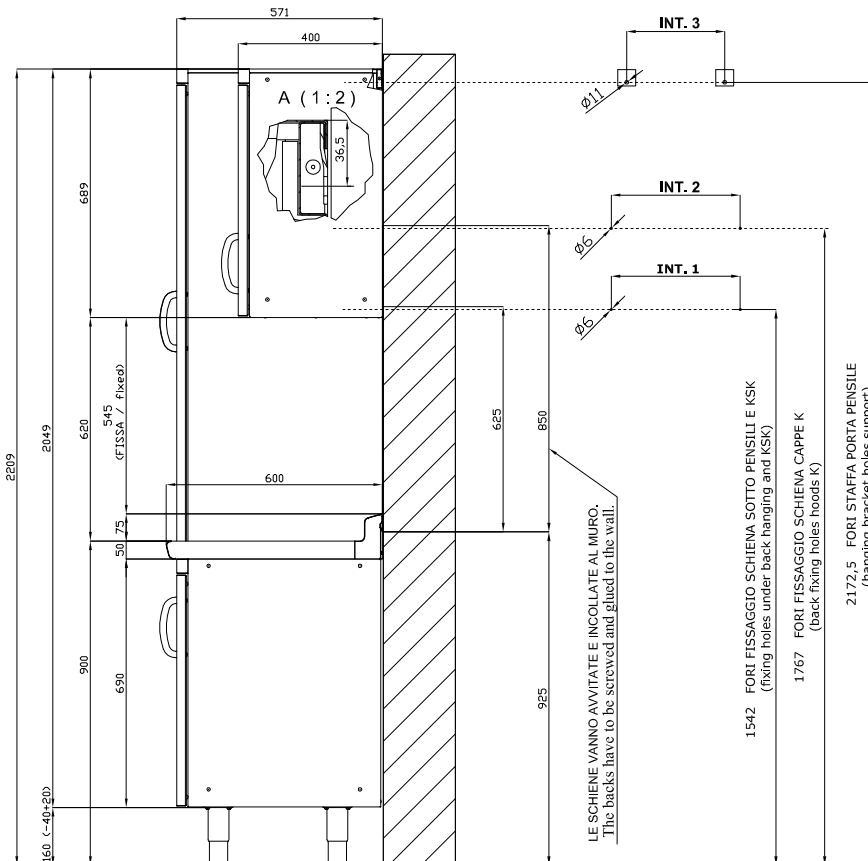

# SP-SK/6150

SHINE KITCHEN  
ACCESSORIES

Tabella						
MOD. SP	INT 1	INT 2		MOD. PP	INT 3	
SP/630	276		-	PP-630 SX/DX	190	
SP/640	376		-	PP-640 SX/DX	290	
SP/645	426		-	PP-645 SX/DX	340	
SP/650	476		-	PP-650 SX/DX	390	
SP/670	676		-	PP-660/PPS-660	490	
SP/6105	1026		-	PP-670	590	
SP/6110	1076		-	PP-680	690	
SP/6125	1226		-	PP-690/PPS-690	790	
SP/6135	1326		-	PP-6100	890	
SP-SK/660		576		PP-6105	940	
SP-SK/680		776		PP-6110	990	
SP-SK/690		876		PP-6120	1090	
SP-SK/6100		976		PP-6125	1140	
SP-SK/6120		1176		PP-6135	1240	
SP-SK/6140		1376		PP-6150	1390	
SP-SK/6150		1476				
SP-SK/6160		1576				
SP-SK/6180		1776				
SP-SK/6200		1976				

A	Data plate				
---	------------	--	--	--	--

MODEL: SP-SK/6150  
DIMENSIONS: cm. 150x 0,2x 80h

kg: 8.4  
m<sup>3</sup>: 0.025  
mm: 1520x20x820

BUY LOTUS BUY ITALY

The pictures are purely representative. The manufacturer reserves the right to modify the technical data and models without previous notice.