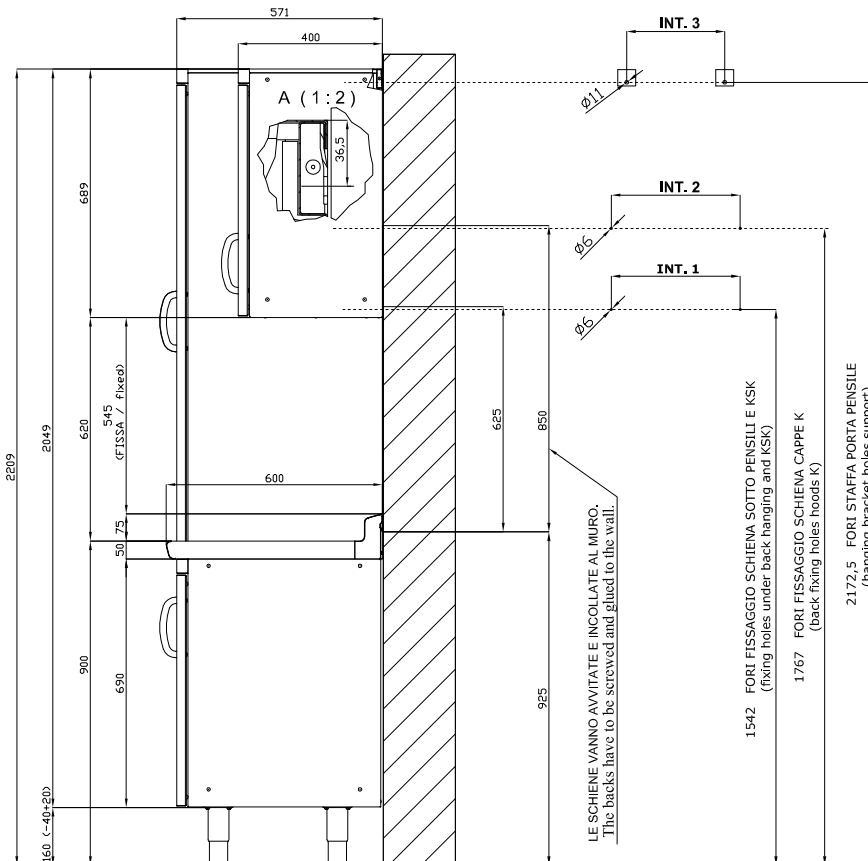

# SP-SK/6120

SHINE KITCHEN  
ACCESSORIES

Tabella						
MOD. SP	INT 1	INT 2		MOD. PP	INT 3	
SP/630	276		-	PP-630 SX/DX	190	
SP/640	376		-	PP-640 SX/DX	290	
SP/645	426		-	PP-645 SX/DX	340	
SP/650	476		-	PP-650 SX/DX	390	
SP/670	676		-	PP-660/PPS-660	490	
SP/6105	1026		-	PP-670	590	
SP/6110	1076		-	PP-680	690	
SP/6125	1226		-	PP-690/PPS-690	790	
SP/6135	1326		-	PP-6100	890	
SP-SK/660		576	-	PP-6105	940	
SP-SK/680		776	-	PP-6110	990	
SP-SK/690		876	-	PP-6120	1090	
SP-SK/6100		976	-	PP-6125	1140	
SP-SK/6120		1176	-	PP-6135	1240	
SP-SK/6140		1376	-	PP-6150	1390	
SP-SK/6150		1476	-			
SP-SK/6160		1576	-			
SP-SK/6180		1776	-			
SP-SK/6200		1976	-			

A	Data plate				
---	------------	--	--	--	--

MODEL: SP-SK/6120  
DIMENSIONS: cm. 120x 0,2x 80h

kg: 6.7  
m<sup>3</sup>: 0.02  
mm: 1220x20x820

BUY LOTUS BUY ITALY

The pictures are purely representative. The manufacturer reserves the right to modify the technical data and models without previous notice.