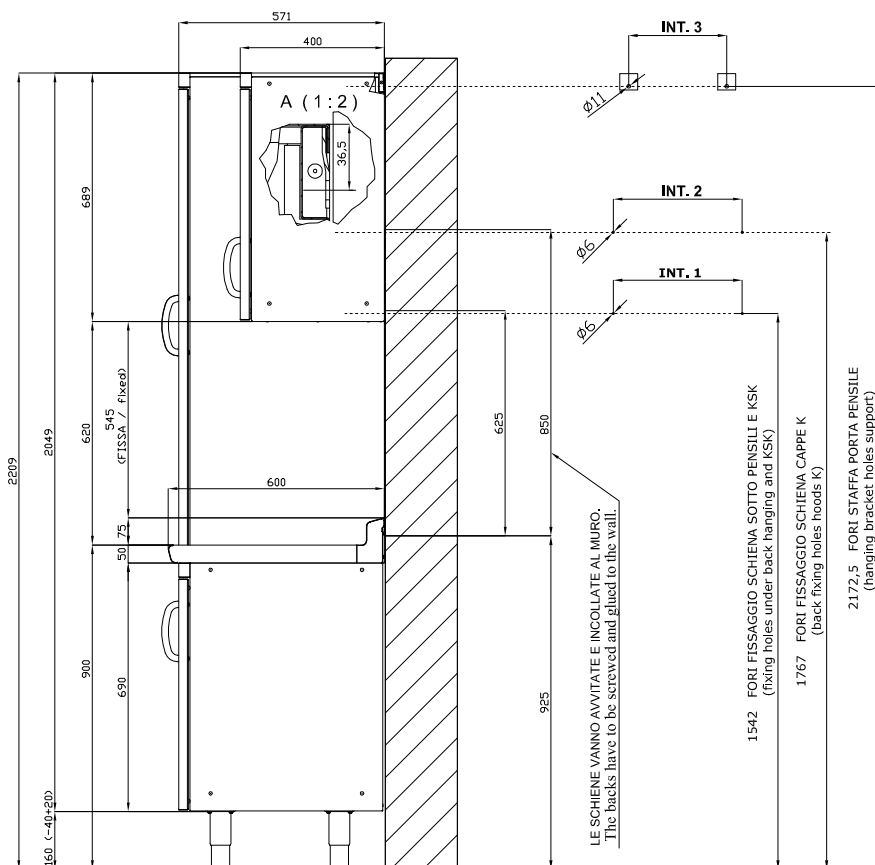

SP-SK/6100

SHINE KITCHEN
ACCESSORIES

Tabella						
MOD. SP	INT 1	INT 2		MOD. PP	INT 3	
SP/630	276		-	PP-630 SX/DX	190	
SP/640	376		-	PP-640 SX/DX	290	
SP/645	426		-	PP-645 SX/DX	340	
SP/650	476		-	PP-650 SX/DX	390	
SP/670	676		-	PP-660/PPS-660	490	
SP/6105	1026		-	PP-670	590	
SP/6110	1076		-	PP-680	690	
SP/6125	1226		-	PP-690/PPS-690	790	
SP/6135	1326		-	PP-6100	890	
SP-SK/660		576	-	PP-6105	940	
SP-SK/680		776	-	PP-6110	990	
SP-SK/690		876	-	PP-6120	1090	
SP-SK/6100		976	-	PP-6125	1140	
SP-SK/6120		1176	-	PP-6135	1240	
SP-SK/6140		1376	-	PP-6150	1390	
SP-SK/6150		1476	-			
SP-SK/6160		1576	-			
SP-SK/6180		1776	-			
SP-SK/6200		1976	-			

A	Data plate				
---	------------	--	--	--	--

MODEL: SP-SK/6100
DIMENSIONS: cm. 100x 0,2x 80h

kg: 5.6
m³: 0.017
mm: 1020x20x820

BUY LOTUS BUY ITALY

The pictures are purely representative. The manufacturer reserves the right to modify the technical data and models without previous notice.