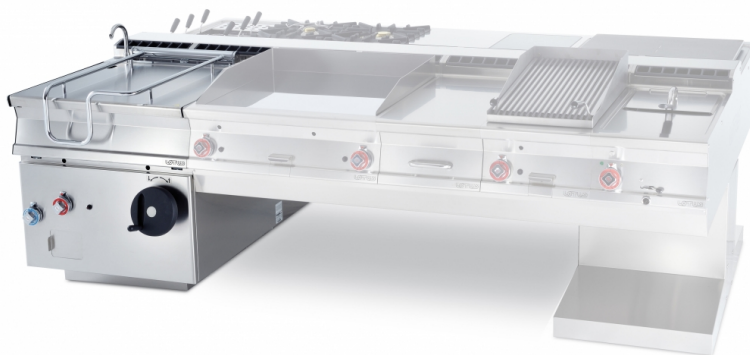

SOVMOB

HIGHLLOTUS ACCESSORIES

OVERPRICE FOR ASSEMBLY OF A STAND
UNIT. ATTENTION: IN CASE OF MOUNTING
OVER STRUCTURE FOR 2,0/2,4 mt, THE
LATTER WILL BE PRODUCED WITH TWO FEET.

ITALIAN CULINARY ART

The pictures are purely representative. The manufacturer reserves the right to modify the technical data and models without previous notice.

SOVMOB

HIGHLOTUS
ACCESSORIES

A	Data plate				
---	------------	--	--	--	--

MODEL:

SOVMOB

BUY LOTUS BUY 

The pictures are purely representative. The manufacturer reserves the right to modify the technical data and models without previous notice.