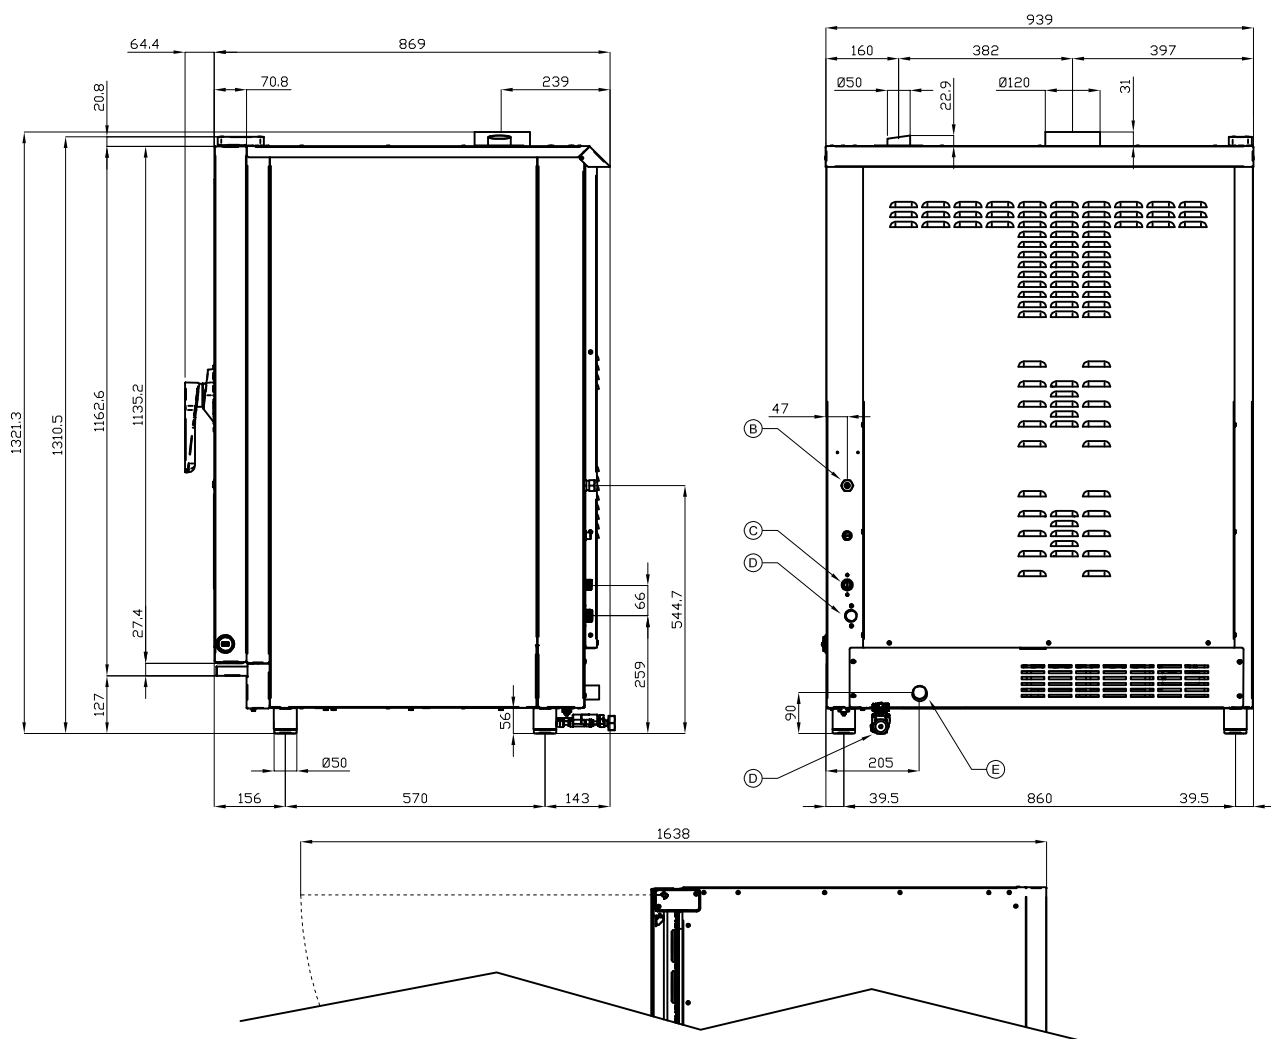

SL010-DDG

SIMPLE LOTUS OVENS

OVENS "SIMPLE" GAS

Convection oven with 10 levels steam regulation, digital control panel with 2.4" LCD (99 empty programs). Max temperature 260°C. Core probe+ Δt . 2 speeds fan, "PREHEATING", special cycles: "MULTI TIMER", "PROOFING" and "COOLING DOWN". Chamber washing with liquid detergent. Chimney open. LED lighting. Left door. "USB / WIFI / CLOUD". Capacity 10xcm.60x40, 10xGN1/1.

A	Data plate		B	Electrical connection	
C	Gas connection	ISO 7-1 3/4" M	D	Cold water connection	ISO 7-1 3/4" M
E	Water drainage	Ø30mm			

MODEL: SL010-DDG
 DIMENSIONS: cm. 94x 87x 132h
 GAS POWER: 20 kW / 17.200 kcal/h
 GAS TYPE: Natural Gas / LPG
 ELECTRIC POWER: 0,83 kW
 VOLTAGE: 230V~
 FREQUENCY: 50 Hz

kg: 187
 m³: 1.415
 mm: 1020x970x1430

BUY LOTUS BUY ITALY

The pictures are purely representative. The manufacturer reserves the right to modify the technical data and models without previous notice.

LOTUS S.P.A. Via Calmaor, 46
 31020 San Vendemiano(TV) - Italy
 Tel. + 39 0438 778020 / 778468
 Fax + 39 0438 778277
 www.lotuscookers.it - lotus@lotuscookers.it