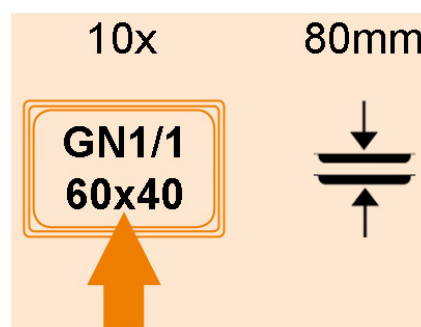

SL010-DDG

SIMPLE LOTUS OVENS

OVENS "SIMPLE" GAS

Convection oven with 10 levels steam regulation, digital control panel with 2.4" LCD (99 empty programs). Max temperature 260°C. Core probe+ Δt . 2 speeds fan, "PREHEATING", special cycles: "MULTI TIMER", "PROOFING" and "COOLING DOWN". Chamber washing with liquid detergent. Chimney open. LED lighting. Left door. "USB / WIFI / CLOUD". Capacity 10xcm.60x40, 10xGN1/1.

A	Data plate		B	Electrical connection	
C	Gas connection	ISO 7-1 3/4" M	D	Cold water connection	ISO 7-1 3/4" M
E	Water drainage	Ø30mm			

MODEL: SL010-DDG
 DIMENSIONS: cm. 94x 87x 132h
 GAS POWER: 20 kW / 17.200 kcal/h
 GAS TYPE: Natural Gas / LPG
 ELECTRIC POWER: 0,83 kW
 VOLTAGE: 230V~
 FREQUENCY: 50 Hz