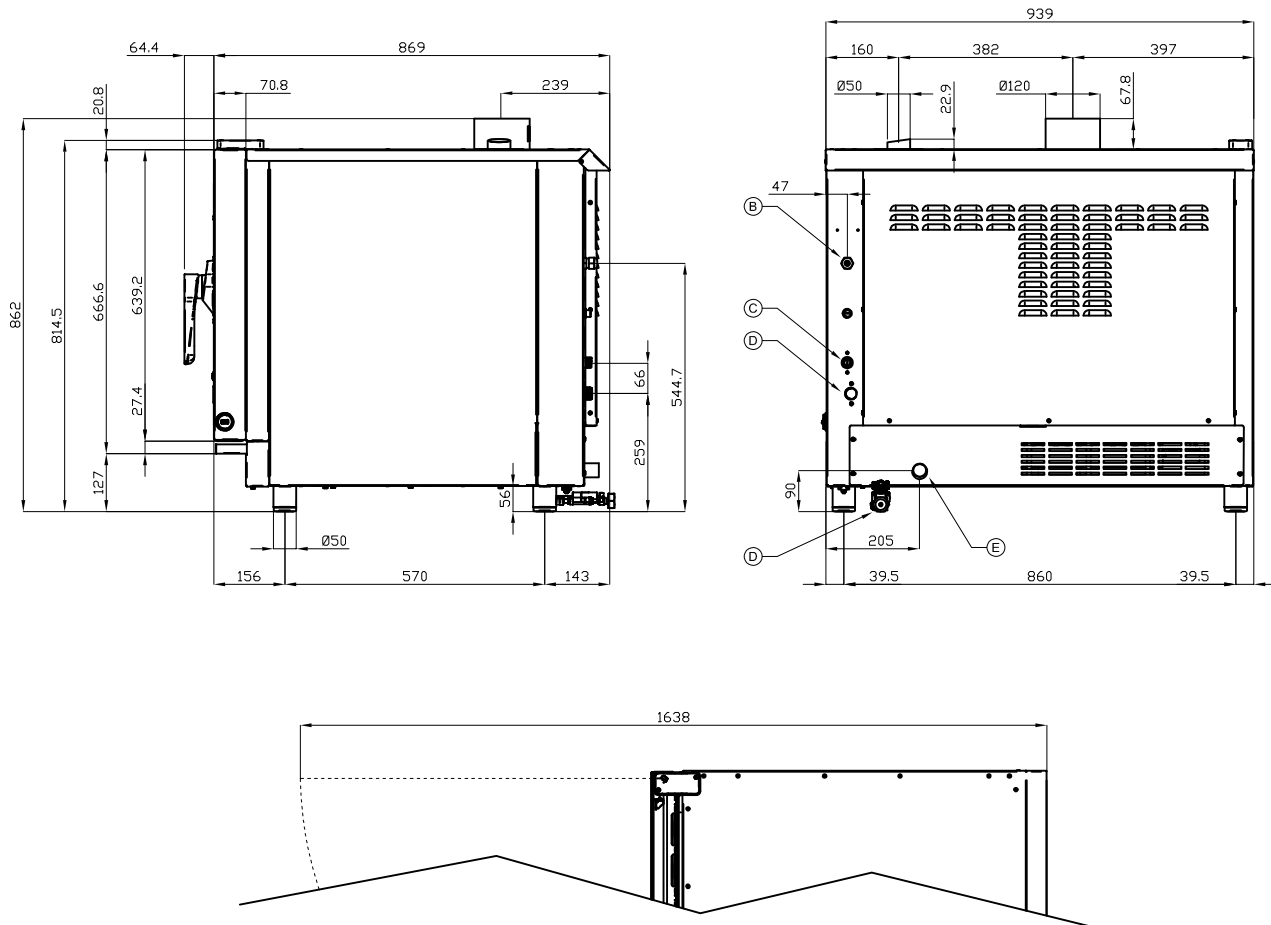

SL004-DDG

SIMPLE LOTUS OVENS
OVENS "SIMPLE" GAS

Convection oven with 10 levels steam regulation, digital control panel with 2.4" LCD (99 empty programs). Max temperature 260°C. Core probe+Δt. 2 speeds fan, "PREHEATING", special cycles: "MULTI TIMER", "PROOFING" and "COOLING DOWN". Chamber washing with liquid detergent. Chimney open. LED lighting. Left door. "USB / WIFI / CLOUD". Capacity 4xcm.60x40, 4xGN1/1.

A	Data plate		B	Electrical connection	
C	Gas connection	ISO 7-1 3/4" M	D	Cold water connection	ISO 7-1 3/4" M
E	Water drainage	Ø30mm			

MODEL: SL004-DDG
 DIMENSIONS: cm. 94x 87x 83h
 GAS POWER: 12 kW / 10.320 kcal/h
 GAS TYPE: Natural Gas / LPG
 ELECTRIC POWER: 0,33 kW
 VOLTAGE: 230V~
 FREQUENCY: 50 Hz

kg: 137
 m³: 0.91
 mm: 1020x970x920

BUY LOTUS BUY ITALY

The pictures are purely representative. The manufacturer reserves the right to modify the technical data and models without previous notice.

LOTUS S.P.A. Via Calmaor, 46
 31020 San Vendemiano(TV) - Italy
 Tel. + 39 0438 778020 / 778468
 Fax + 39 0438 778277
 www.lotuscookers.it - lotus@lotuscookers.it