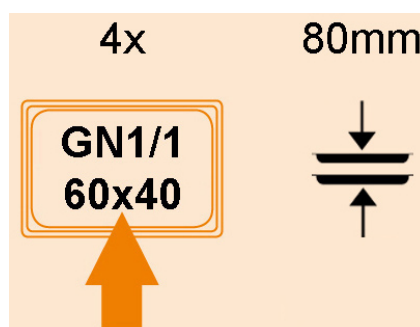

SL004-DDG

SIMPLE LOTUS OVENS
OVENS "SIMPLE" GAS

Convection oven with 10 levels steam regulation, digital control panel with 2.4" LCD (99 empty programs). Max temperature 260°C. Core probe+Δt. 2 speeds fan, "PREHEATING", special cycles: "MULTI TIMER", "PROOFING" and "COOLING DOWN". Chamber washing with liquid detergent. Chimney open. LED lighting. Left door. "USB / WIFI / CLOUD". Capacity 4xcm.60x40, 4xGN1/1.

A	Data plate		B	Electrical connection	
C	Gas connection	ISO 7-1 3/4" M	D	Cold water connection	ISO 7-1 3/4" M
E	Water drainage	Ø30mm			

MODEL: SL004-DDG
 DIMENSIONS: cm. 94x 87x 83h
 GAS POWER: 12 kW / 10.320 kcal/h
 GAS TYPE: Natural Gas / LPG
 ELECTRIC POWER: 0,33 kW
 VOLTAGE: 230V~
 FREQUENCY: 50 Hz