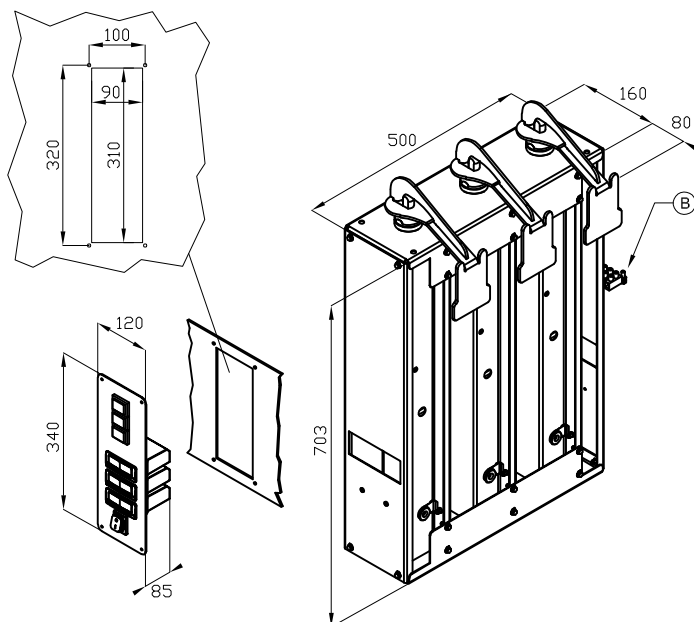

SCCPD-3EM

ELECTRIC FREELOTUS BASKET ELEVATOR

basket elevator for pasta cooker CPD-84,
automatic timed or manual lifting, 2 rods

ITALIAN CULINARY ART

The pictures are purely representative. The manufacturer reserves the right to modify the technical data and models without previous notice.

SCCPD-3EM

ELECTRIC FREELOTUS
BASKET ELEVATOR

A	Data plate	B	Electrical connection
---	------------	---	-----------------------

MODEL: SCCPD-3EM
DIMENSIONS: cm. 16x 50x 71h
ELECTRIC POWER: 0,525 kW
VOLTAGE: 230V~
FREQUENCY: 50/60 Hz

kg: 21
m³: 0.368
mm: 430x770x1110

BUY LOTUS BUY ITALY

The pictures are purely representative. The manufacturer reserves the right to modify the technical data and models without previous notice.

LOTUS S.P.A. Via Calmaor, 46
31020 San Vendemiano (TV) - Italy
Tel. + 39 0438 778020 / 778468
Fax + 39 0438 778277
www.lotuscookers.it - lotus@lotuscookers.it