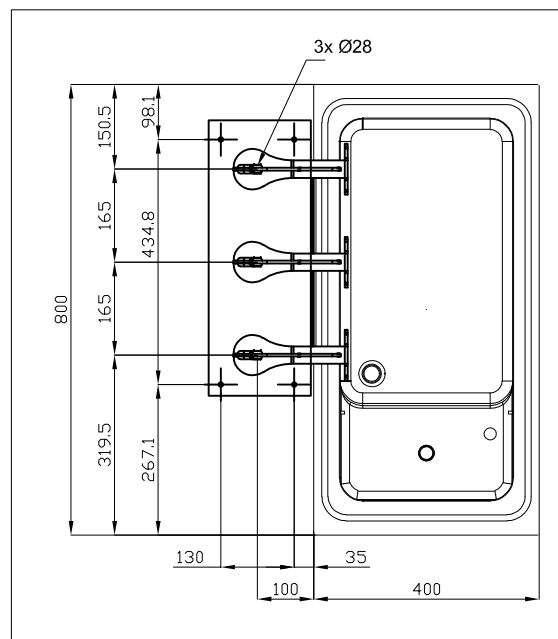

SCCPD-3EM

ELECTRIC FREELOTUS BASKET ELEVATOR

basket elevator for pasta cooker CPD-84,
automatic timed or manual lifting, 2 rods

ITALIAN CULINARY ART

The pictures are purely representative. The manufacturer reserves the right to modify the technical data and models without previous notice.

SCCPD-3EM

ELECTRIC FREELOTUS
BASKET ELEVATOR

A	Data plate	B	Electrical connection
---	------------	---	-----------------------

MODEL: SCCPD-3EM
DIMENSIONS: cm. 16x 50x 71h
ELECTRIC POWER: 0,525 kW
VOLTAGE: 230V~
FREQUENCY: 50/60 Hz

kg: 21
m³: 0.368
mm: 430x770x1110

BUY LOTUS BUY ITALY

The pictures are purely representative. The manufacturer reserves the right to modify the technical data and models without previous notice.

LOTUS S.P.A. Via Calmaor, 46
31020 San Vendemiano (TV) - Italy
Tel. + 39 0438 778020 / 778468
Fax + 39 0438 778277
www.lotuscookers.it - lotus@lotuscookers.it