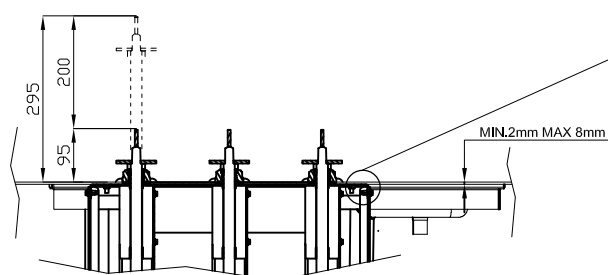

SCCPD-3EM

ELECTRIC FREELOTUS BASKET ELEVATOR

basket elevator for pasta cooker CPD-84,
automatic timed or manual lifting, 2 rods

ITALIAN CULINARY ART

The pictures are purely representative. The manufacturer reserves the right to modify the technical data and models without previous notice.

SCCPD-3EM

ELECTRIC FREELOTUS
BASKET ELEVATOR

A	Data plate	B	Electrical connection
---	------------	---	-----------------------

MODEL: SCCPD-3EM
DIMENSIONS: cm. 16x 50x 71h
ELECTRIC POWER: 0,525 kW
VOLTAGE: 230V~
FREQUENCY: 50/60 Hz

kg: 21
m³: 0.368
mm: 430x770x1110

BUY LOTUS BUY ITALY

The pictures are purely representative. The manufacturer reserves the right to modify the technical data and models without previous notice.

LOTUS S.P.A. Via Calmaor, 46
31020 San Vendemiano (TV) - Italy
Tel. + 39 0438 778020 / 778468
Fax + 39 0438 778277
www.lotuscookers.it - lotus@lotuscookers.it