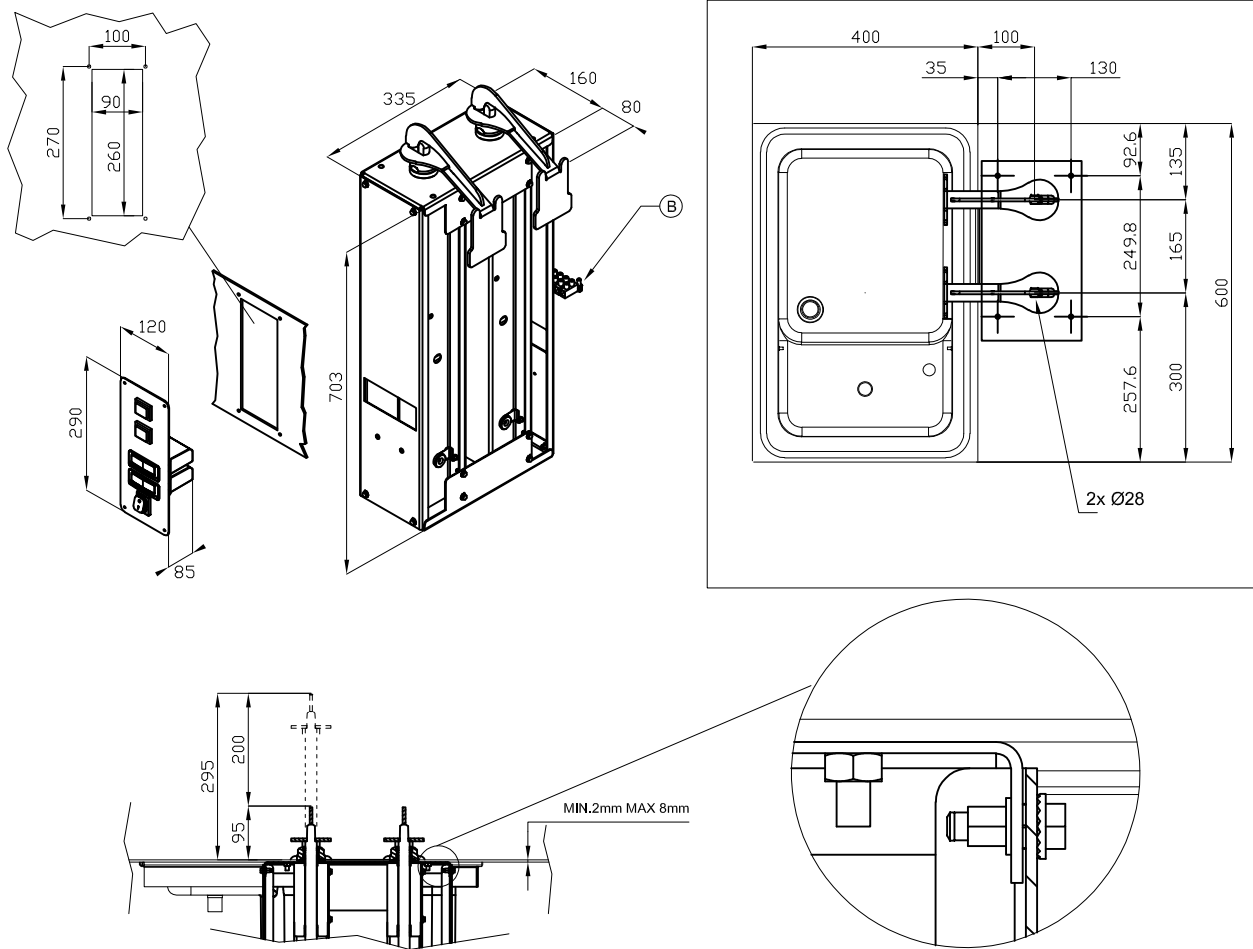

SCCPD-2EM

ELECTRIC FREELOTUS BASKET ELEVATOR

basket elevator for pasta cooker CPD-64,
automatic timed or manual lifting, 2 rods

ITALIAN CULINARY ART

The pictures are purely representative. The manufacturer reserves the right to modify the technical data and models without previous notice.

SCCPD-2EM

ELECTRIC FREELOTUS BASKET ELEVATOR

A	Data plate		B	Electrical connection	
---	------------	--	---	-----------------------	--

MODEL: SCCPD-2EM
DIMENSIONS: cm. 16x 34x 71h
ELECTRIC POWER: 0,35 kW
VOLTAGE: 230V~
FREQUENCY: 50/60 Hz