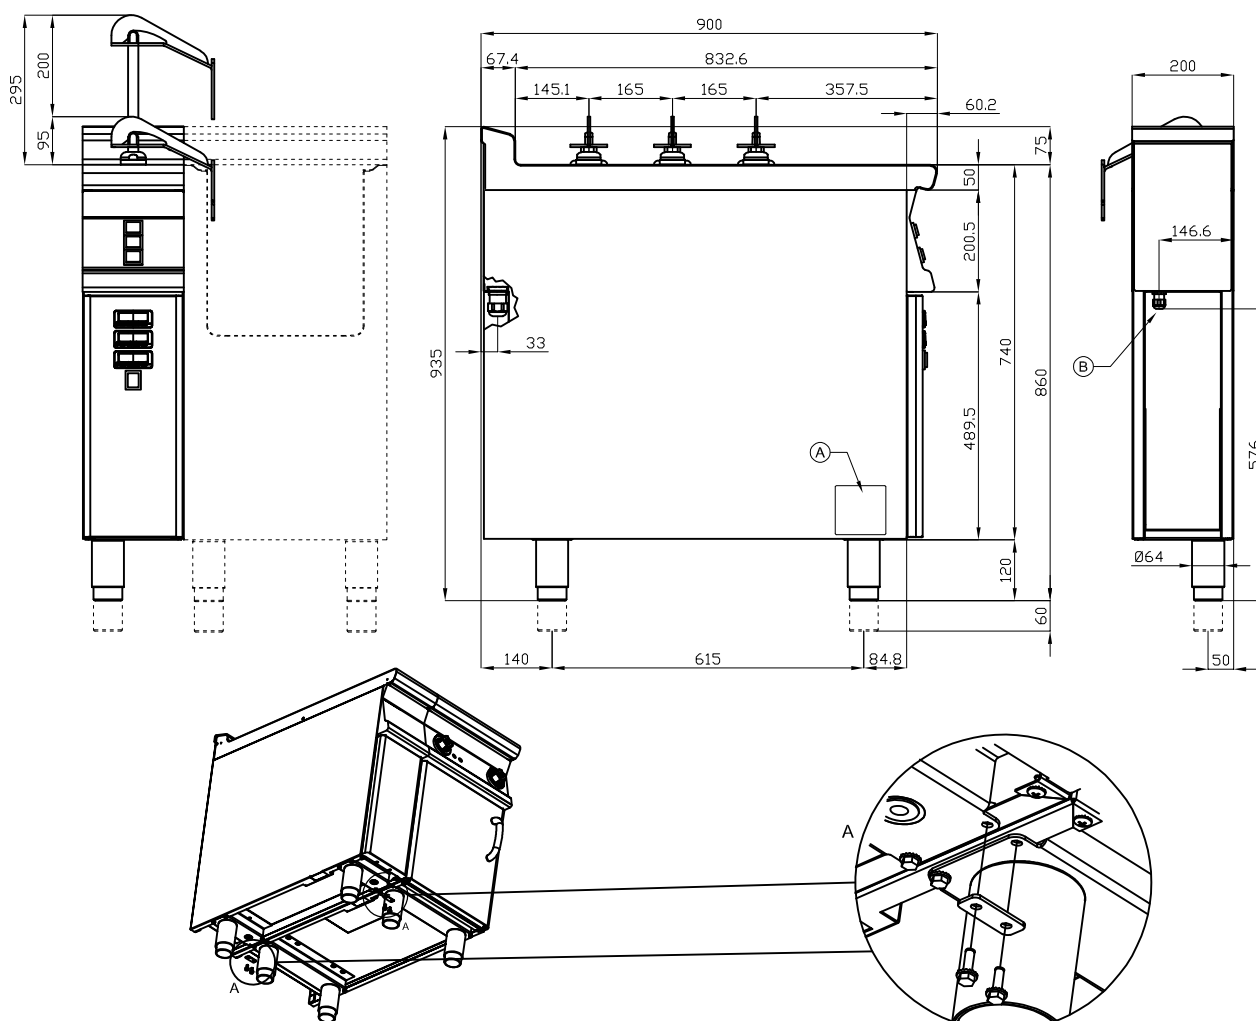

## BASKET ELEVATOR

basket elevator for pasta cooker CP-94/98,  
automatic timed or manual lifting, 3 rods  
(included 1 Head end filler strip mod.TPA-9)

**Construction** - Fabricated using CrNi 18/10 AISI 304 grade Stainless Steel Scotch-Brite Satin polish Finish, incorporating 2mm thick worktop, rounded edges, chrome details and rear splash back. Model - Professional Electric Basket Elevator for Pasta Cookers CP-94/98 and CPB-98. Fitted with automatic timed or manual lifting, 3 rods.

**Maintenance** - All serviceable parts are accessible by the easy removal of front control panel. **Fittings** - Appliance is supplied with adjustable feet.

ITALIAN CULINARY ART

The pictures are purely representative. The manufacturer reserves the right to modify the technical data and models without previous notice.

# SCCP-92EM

90

BASKET ELEVATOR

A	Data plate	B	Electrical connection
---	------------	---	-----------------------

MODEL: SCCP-92EM  
 DIMENSIONS: cm. 20x 90x 90h  
 ELECTRIC POWER: 0,525 KW  
 VOLTAGE: 230V~  
 FREQUENCY: 50/60 Hz

kg: 65  
 m<sup>3</sup>: 0.463  
 mm: 430x970x1110

BUY LOTUS BUY ITALY

The pictures are purely representative. The manufacturer reserves the right to modify the technical data and models without previous notice.