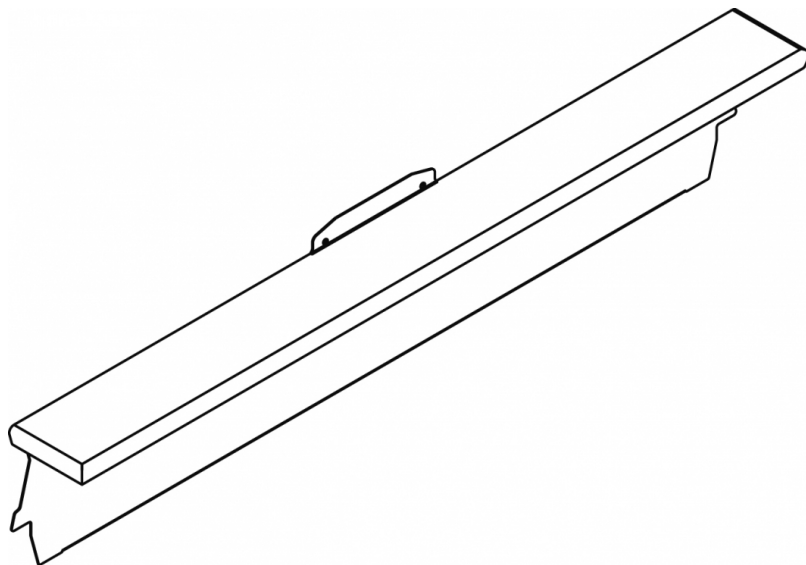

# SB99T-FP

HIGHLLOTUS

HEAD 2 SIDES S90

Head 2 sides S90TOP with shelf

ITALIAN CULINARY ART

The pictures are purely representative. The manufacturer reserves the right to modify the technical data and models without previous notice.

# SB99T-FP

HIGHLLOTUS

HEAD 2 SIDES S90

A	Data plate				
---	------------	--	--	--	--

MODEL:

SB99T-FP

DIMENSIONS:

cm. 20x 200x 36h

kg: 18.9  
m<sup>3</sup>: 0.368  
mm: 2100x500x350

BUY LOTUS BUY 

The pictures are purely representative. The manufacturer reserves the right to modify the technical data and models without previous notice.