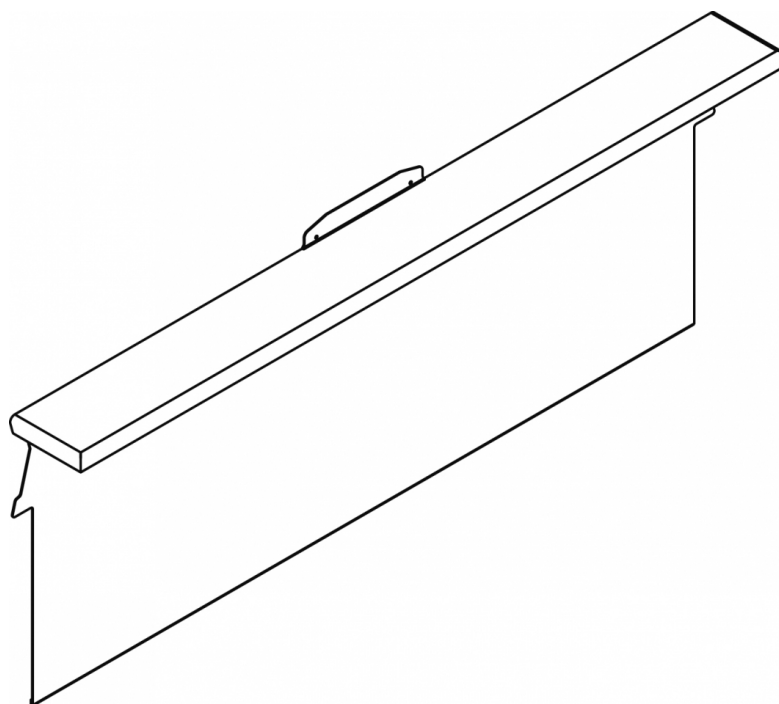

# SB99-FP

HIGHLLOTUS

HEAD 2 SIDES S90

Head 2 sides S90 with shelf

ITALIAN CULINARY ART

The pictures are purely representative. The manufacturer reserves the right to modify the technical data and models without previous notice.

# SB99-FP

HIGHLLOTUS

HEAD 2 SIDES S90

A	Data plate				
---	------------	--	--	--	--

MODEL:

SB99-FP

DIMENSIONS:

cm. 20x 200x 90h

kg: 33.3  
m<sup>3</sup>: 0.662  
mm: 2100x900x350

BUY LOTUS BUY 

The pictures are purely representative. The manufacturer reserves the right to modify the technical data and models without previous notice.