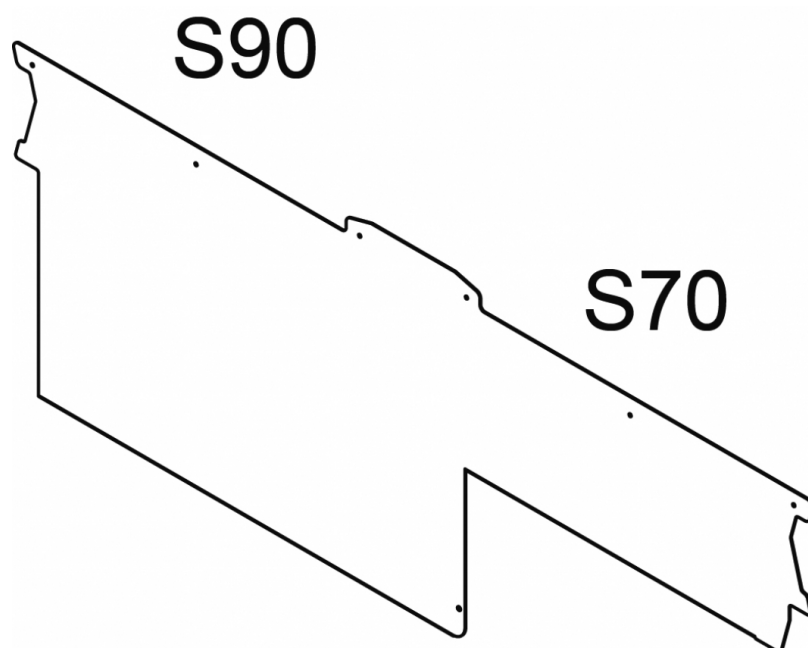

SB79TM-FSX

HIGHLLOTUS

HEAD 2 SIDES S70/S90

Head 2 sides S70TOP/S90 SX

ITALIAN CULINARY ART

The pictures are purely representative. The manufacturer reserves the right to modify the technical data and models without previous notice.

SB79TM-FSX

HIGHLLOTUS

HEAD 2 SIDES S70/S90

A	Data plate				
---	------------	--	--	--	--

MODEL: SB79TM-FSX
DIMENSIONS: cm. 0,2x180,5x 90h

kg: 15.6
m³: 0.04
mm: 2000x20x1000

BUY LOTUS BUY 

The pictures are purely representative. The manufacturer reserves the right to modify the technical data and models without previous notice.