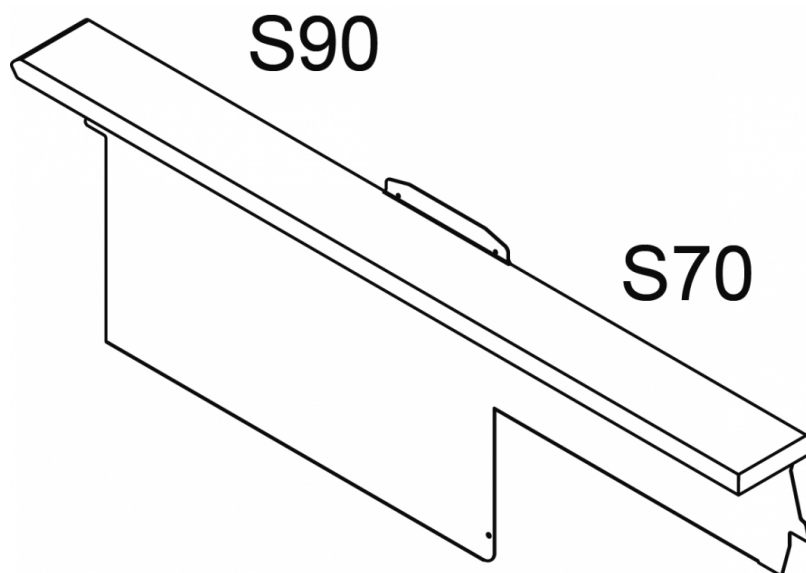

SB79TM-FPSX

HIGHLLOTUS

HEAD 2 SIDES S70/S90

Head 2 sides S70TOP/S90 SX with shelf

ITALIAN CULINARY ART

The pictures are purely representative. The manufacturer reserves the right to modify the technical data and models without previous notice.

SB79TM-FPSX

HIGHLLOTUS

HEAD 2 SIDES S70/S90

A	Data plate				
---	------------	--	--	--	--

MODEL: SB79TM-FPSX
DIMENSIONS: cm. 20x180,5x 90h

kg: 24.2
m³: 0.599
mm: 1900x900x350

BUY LOTUS BUY 

The pictures are purely representative. The manufacturer reserves the right to modify the technical data and models without previous notice.