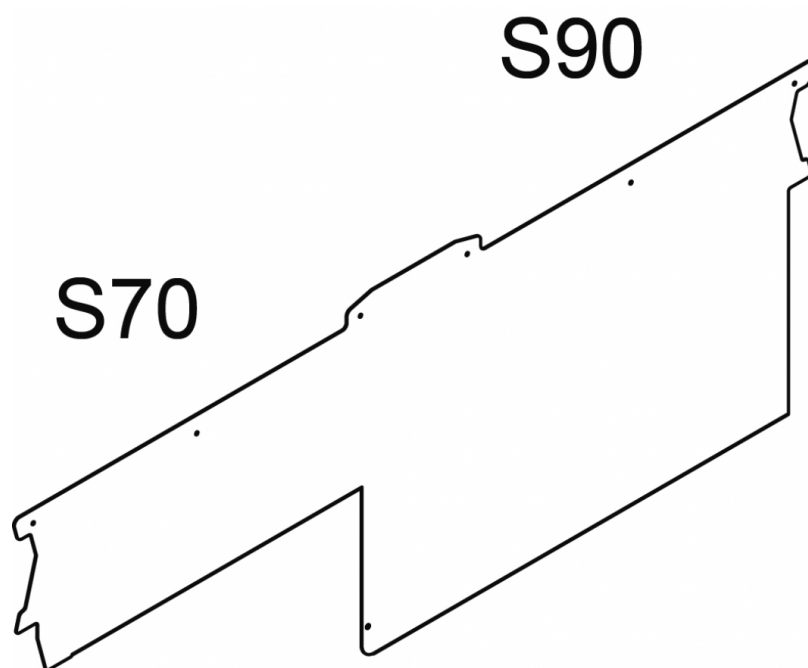

# SB79TM-FDX

HIGHLLOTUS

HEAD 2 SIDES S70/S90

Head 2 sides S70TOP/S90 DX

ITALIAN CULINARY ART

The pictures are purely representative. The manufacturer reserves the right to modify the technical data and models without previous notice.

# SB79TM-FDX

HIGHLLOTUS

HEAD 2 SIDES S70/S90

A	Data plate				
---	------------	--	--	--	--

MODEL: SB79TM-FDX  
DIMENSIONS: cm. 0,2x180,5x 90h

kg: 15.6  
m<sup>3</sup>: 0.04  
mm: 2000x20x1000

BUY LOTUS BUY 