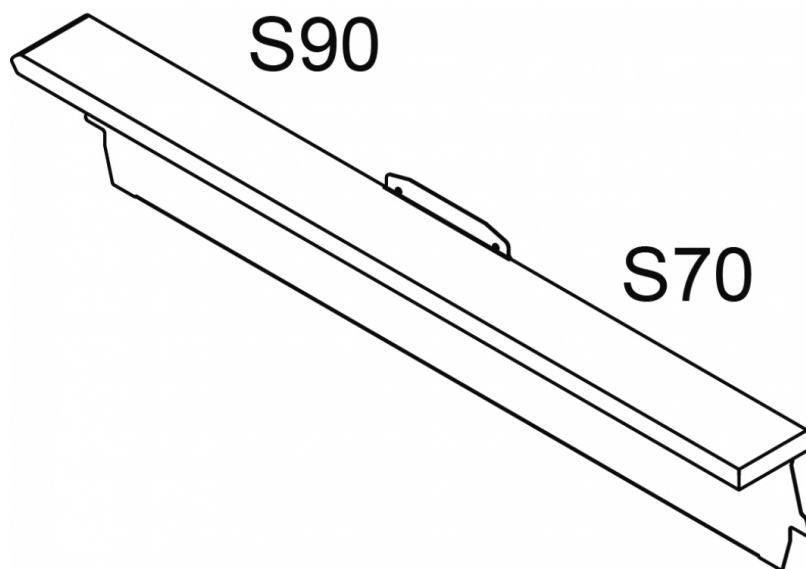

# SB79T-FPSX

HIGHLLOTUS

HEAD 2 SIDES S70/S90

Head 2 sides S70TOP/S90TOP SX with shelf

ITALIAN CULINARY ART

The pictures are purely representative. The manufacturer reserves the right to modify the technical data and models without previous notice.

# SB79T-FPSX

HIGHLLOTUS

HEAD 2 SIDES S70/S90

A	Data plate				
---	------------	--	--	--	--

MODEL: SB79T-FPSX  
DIMENSIONS: cm. 20x180,5x 36h

kg: 17  
m<sup>3</sup>: 0.333  
mm: 1900x500x350

BUY LOTUS BUY ITALY