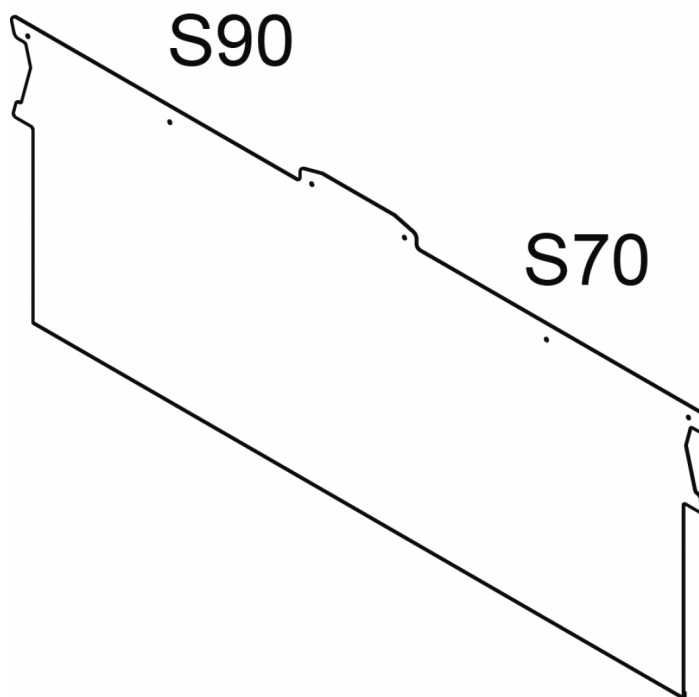

SB79-FSX

HIGHLLOTUS

HEAD 2 SIDES S70/S90

Head 2 sides S70/S90 SX

ITALIAN CULINARY ART

The pictures are purely representative. The manufacturer reserves the right to modify the technical data and models without previous notice.

SB79-FSX

HIGHLLOTUS

HEAD 2 SIDES S70/S90

A	Data plate				
---	------------	--	--	--	--

MODEL: SB79-FSX
DIMENSIONS: cm. 0,2x180,5x 90h

kg: 21.3
m³: 0.04
mm: 2000x20x1000

BUY LOTUS BUY 

The pictures are purely representative. The manufacturer reserves the right to modify the technical data and models without previous notice.