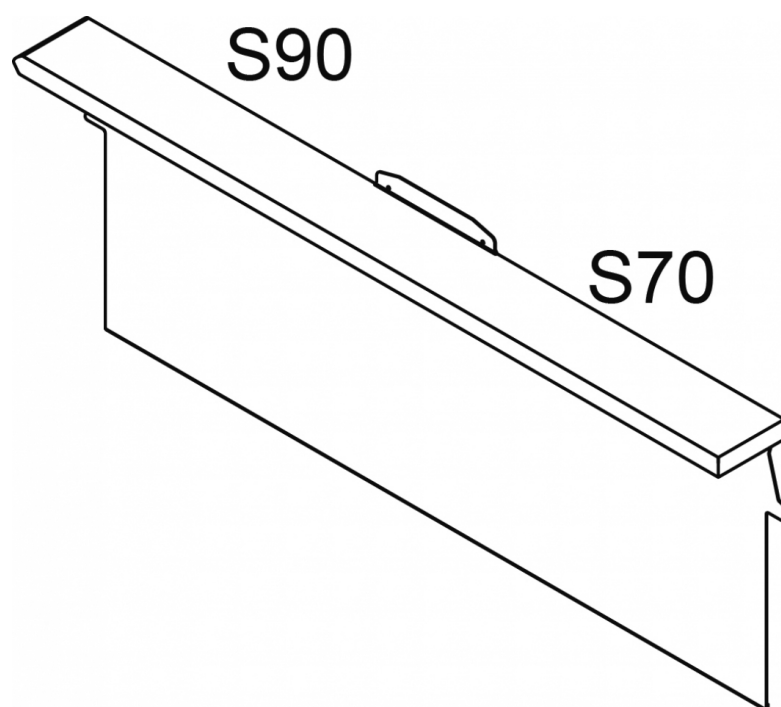

# SB79-FPSX

HIGHLLOTUS

HEAD 2 SIDES S70/S90

Head 2 sides S70/S90 SX with shelf

ITALIAN CULINARY ART

The pictures are purely representative. The manufacturer reserves the right to modify the technical data and models without previous notice.

# SB79-FPSX

HIGHLLOTUS

HEAD 2 SIDES S70/S90

A	Data plate				
---	------------	--	--	--	--

MODEL: SB79-FPSX  
DIMENSIONS: cm. 20x180,5x 90h

kg: 30  
m<sup>3</sup>: 0.599  
mm: 1900x900x350

BUY LOTUS BUY 

The pictures are purely representative. The manufacturer reserves the right to modify the technical data and models without previous notice.