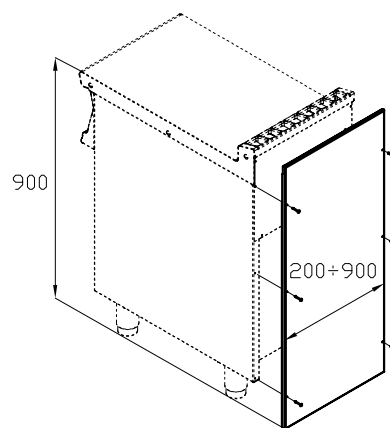

# SA-98CPPG

90 IPERLOTUS  
ACCESSORIES

Back cover for Gas pasta cooker CPP-98G

ITALIAN CULINARY ART

The pictures are purely representative. The manufacturer reserves the right to modify the technical data and models without previous notice.

# SA-98CPPG

90 IPERLOTUS  
ACCESSORIES

A	Data plate				
---	------------	--	--	--	--

MODEL:

SA-98CPPG

DIMENSIONS:

cm. 80x 1,5x 116h

kg: 6  
m<sup>3</sup>: 0.029  
mm: 820x30x1180