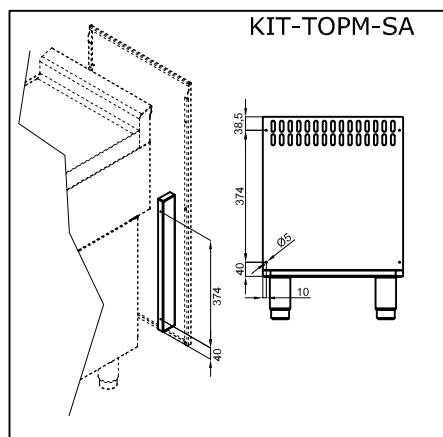

# SA-98CPPG

90 IPERLOTUS  
ACCESSORIES

Back cover for Gas pasta cooker CPP-98G

ITALIAN CULINARY ART

The pictures are purely representative. The manufacturer reserves the right to modify the technical data and models without previous notice.

# SA-98CPPG

90 IPERLOTUS  
ACCESSORIES

A	Data plate				
---	------------	--	--	--	--

MODEL:

SA-98CPPG

DIMENSIONS:

cm. 80x 1,5x 116h

kg: 6  
m<sup>3</sup>: 0.029  
mm: 820x30x1180