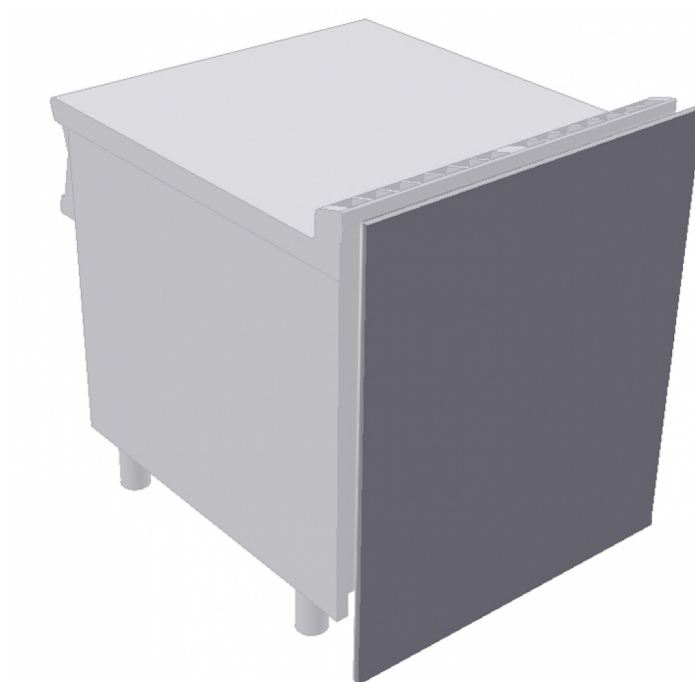

# SA-98CPPG

90 IPERLOTUS  
ACCESSORIES

Back cover for Gas pasta cooker CPP-98G

ITALIAN CULINARY ART

The pictures are purely representative. The manufacturer reserves the right to modify the technical data and models without previous notice.

# SA-98CPPG

90 IPERLOTUS  
ACCESSORIES

A	Data plate				
---	------------	--	--	--	--

MODEL:

SA-98CPPG

DIMENSIONS:

cm. 80x 1,5x 116h

kg: 6  
m<sup>3</sup>: 0.029  
mm: 820x30x1180