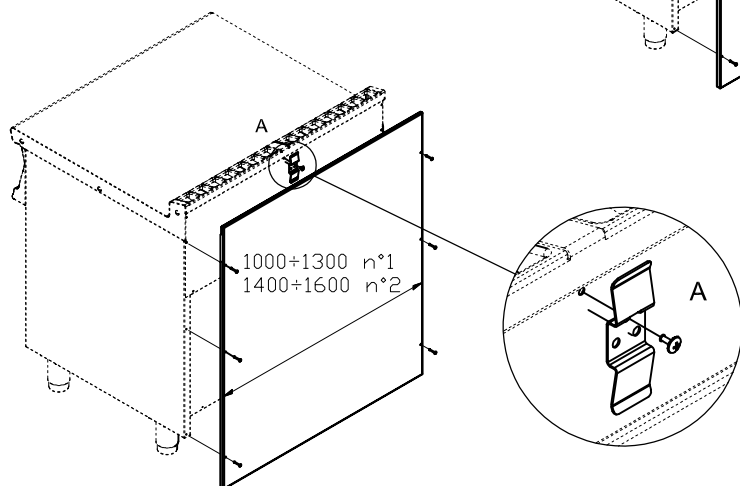

# SA-98CPPG

90 IPERLOTUS  
ACCESSORIES

Back cover for Gas pasta cooker CPP-98G

ITALIAN CULINARY ART

The pictures are purely representative. The manufacturer reserves the right to modify the technical data and models without previous notice.

# SA-98CPPG

90 IPERLOTUS  
ACCESSORIES

A	Data plate				
---	------------	--	--	--	--

MODEL:

SA-98CPPG

DIMENSIONS:

cm. 80x 1,5x 116h

kg: 6  
m<sup>3</sup>: 0.029  
mm: 820x30x1180