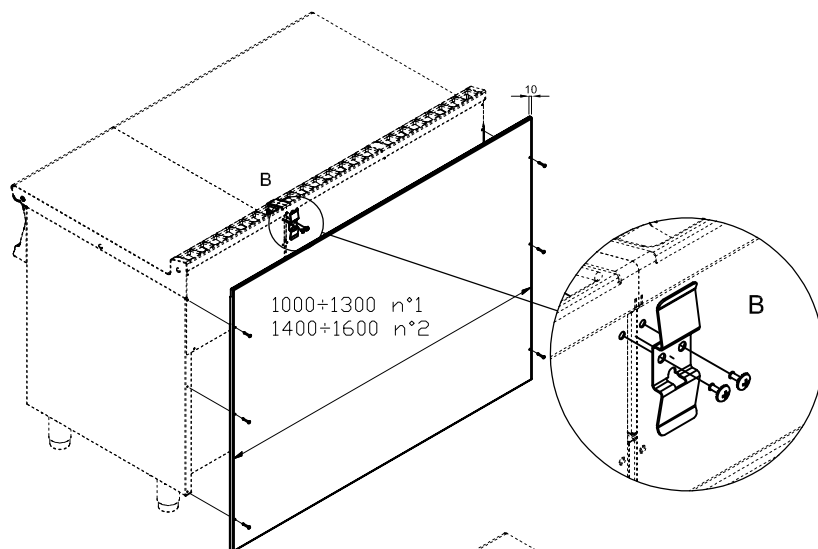

# SA-98CPPG

90 IPERLOTUS  
ACCESSORIES

Back cover for Gas pasta cooker CPP-98G

ITALIAN CULINARY ART

The pictures are purely representative. The manufacturer reserves the right to modify the technical data and models without previous notice.

# SA-98CPPG

90 IPERLOTUS  
ACCESSORIES

A	Data plate				
---	------------	--	--	--	--

MODEL:

SA-98CPPG

DIMENSIONS:

cm. 80x 1,5x 116h

kg: 6  
m<sup>3</sup>: 0.029  
mm: 820x30x1180