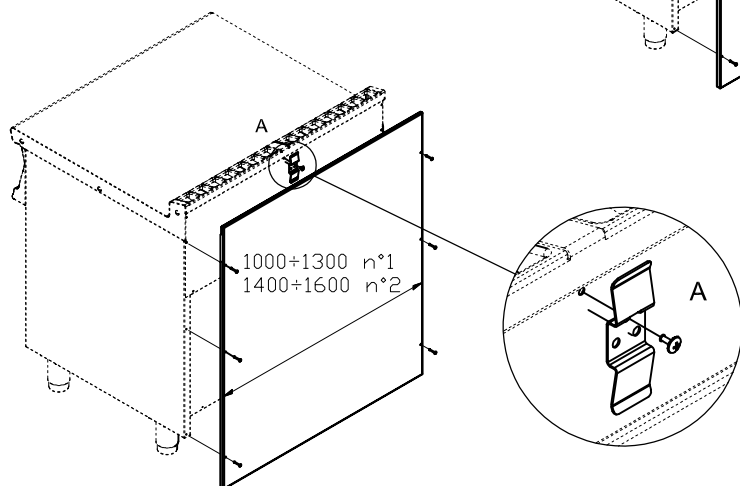

SA-94CPPG

90 IPERLOTUS
ACCESSORIES

Back cover for Gas pasta cooker CPP-94G

ITALIAN CULINARY ART

The pictures are purely representative. The manufacturer reserves the right to modify the technical data and models without previous notice.

SA-94CPPG

90 IPERLOTUS
ACCESSORIES

A	Data plate				
---	------------	--	--	--	--

MODEL:

SA-94CPPG

DIMENSIONS:

cm. 40x 1,5x 116h

kg: 3
m³: 0.015
mm: 420x30x1180