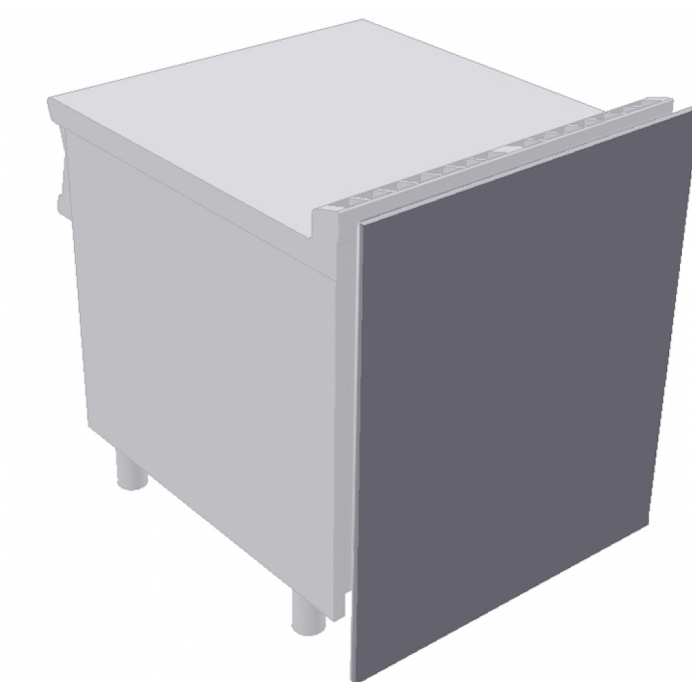

SA-94CPPG

90 IPERLOTUS
ACCESSORIES

Back cover for Gas pasta cooker CPP-94G

ITALIAN CULINARY ART

The pictures are purely representative. The manufacturer reserves the right to modify the technical data and models without previous notice.

SA-94CPPG

90 IPERLOTUS
ACCESSORIES

A	Data plate				
---	------------	--	--	--	--

MODEL:

SA-94CPPG

DIMENSIONS:

cm. 40x 1,5x 116h

kg: 3
m³: 0.015
mm: 420x30x1180