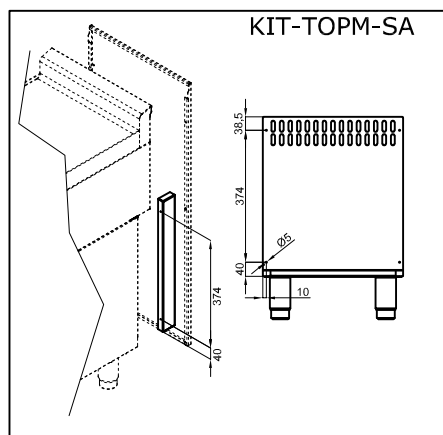

SA-94CPPG

90 IPERLOTUS
ACCESSORIES

Back cover for Gas pasta cooker CPP-94G

ITALIAN CULINARY ART

The pictures are purely representative. The manufacturer reserves the right to modify the technical data and models without previous notice.

SA-94CPPG

90 IPERLOTUS
ACCESSORIES

A	Data plate				
---	------------	--	--	--	--

MODEL:

SA-94CPPG

DIMENSIONS:

cm. 40x 1,5x 116h

kg: 3
m³: 0.015
mm: 420x30x1180