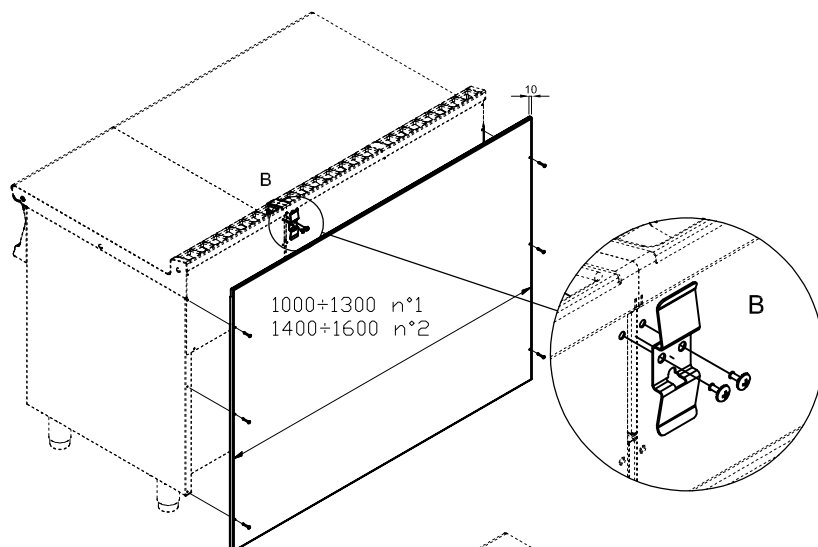

SA-94CPPG

90 IPERLOTUS
ACCESSORIES

Back cover for Gas pasta cooker CPP-94G

ITALIAN CULINARY ART

The pictures are purely representative. The manufacturer reserves the right to modify the technical data and models without previous notice.

SA-94CPPG

90 IPERLOTUS
ACCESSORIES

A	Data plate				
---	------------	--	--	--	--

MODEL:

SA-94CPPG

DIMENSIONS:

cm. 40x 1,5x 116h

kg: 3
m³: 0.015
mm: 420x30x1180