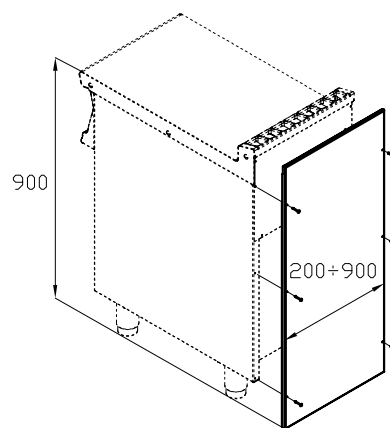

SA-94CPPG

90 IPERLOTUS
ACCESSORIES

Back cover for Gas pasta cooker CPP-94G

ITALIAN CULINARY ART

The pictures are purely representative. The manufacturer reserves the right to modify the technical data and models without previous notice.

SA-94CPPG

90 IPERLOTUS
ACCESSORIES

A	Data plate				
---	------------	--	--	--	--

MODEL:

SA-94CPPG

DIMENSIONS:

cm. 40x 1,5x 116h

kg: 3
m³: 0.015
mm: 420x30x1180