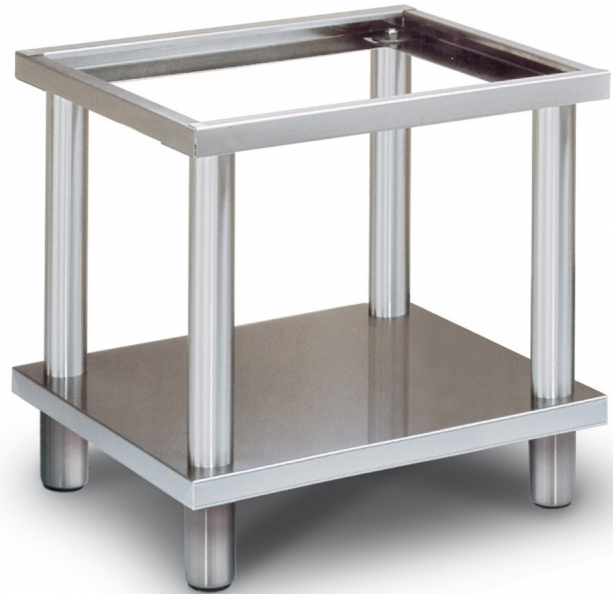

# S-80

FRYERS

CONFECTIONER'S ACCESSORIES

Stand with shelf

ITALIAN CULINARY ART

The pictures are purely representative. The manufacturer reserves the right to modify the technical data and models without previous notice.

# S-80

FRYERS

CONFECTIONER'S ACCESSORIES

A	Data plate				
---	------------	--	--	--	--

MODEL: S-80

DIMENSIONS: cm. 80x 58,5x 60h

kg: 26  
m<sup>3</sup>: 0.349  
mm: 830x690x610

BUY LOTUS BUY 