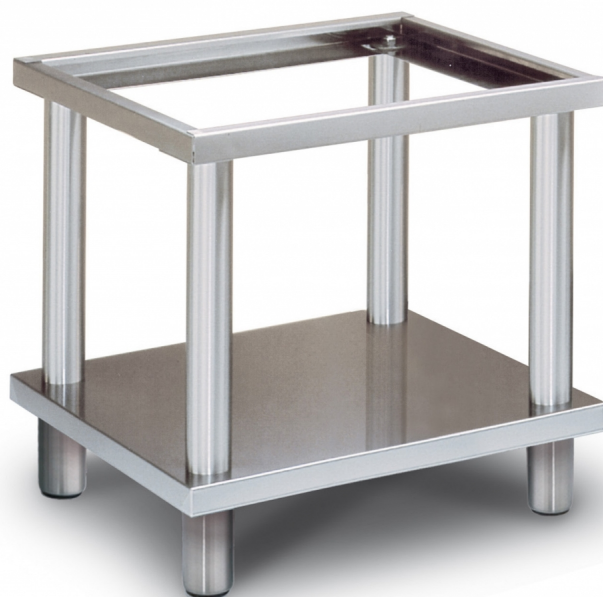

S-80

FRYERS

CONFECTIONER'S ACCESSORIES

Stand with shelf

ITALIAN CULINARY ART

The pictures are purely representative. The manufacturer reserves the right to modify the technical data and models without previous notice.

S-80

FRYERS

CONFECTIONER'S ACCESSORIES

A	Data plate				
---	------------	--	--	--	--

MODEL: S-80

DIMENSIONS: cm. 80x 58,5x 60h

kg: 26
m³: 0.349
mm: 830x690x610

BUY LOTUS BUY 