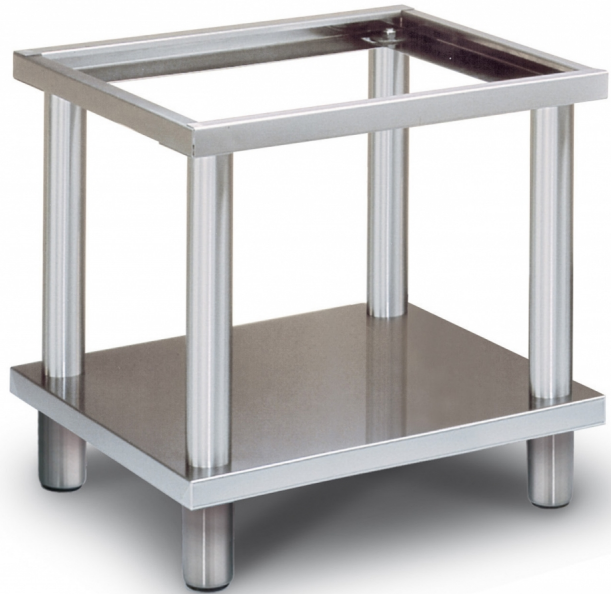

S-60

FRYERS

CONFECTIONER'S ACCESSORIES

Stand with shelf

ITALIAN CULINARY ART

The pictures are purely representative. The manufacturer reserves the right to modify the technical data and models without previous notice.

S-60

FRYERS

CONFECTIONER'S ACCESSORIES

A	Data plate				
---	------------	--	--	--	--

MODEL: S-60

DIMENSIONS: cm. 60x 58,5x 60h

kg: 23
m³: 0.265
mm: 630x690x610

BUY LOTUS BUY ITALY