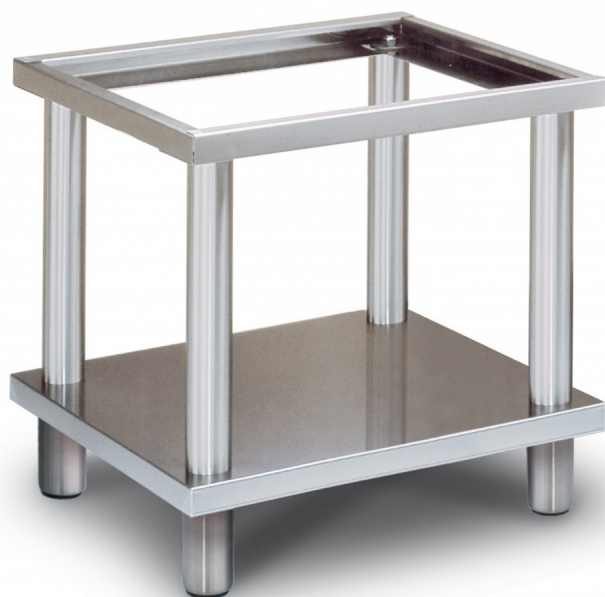

S-60

FRYERS

CONFECTIONER'S ACCESSORIES

Stand with shelf

ITALIAN CULINARY ART

The pictures are purely representative. The manufacturer reserves the right to modify the technical data and models without previous notice.

S-60

FRYERS

CONFECTIONER'S ACCESSORIES

A	Data plate				
---	------------	--	--	--	--

MODEL: S-60

DIMENSIONS: cm. 60x 58,5x 60h

kg: 23
m³: 0.265
mm: 630x690x610

BUY LOTUS BUY 