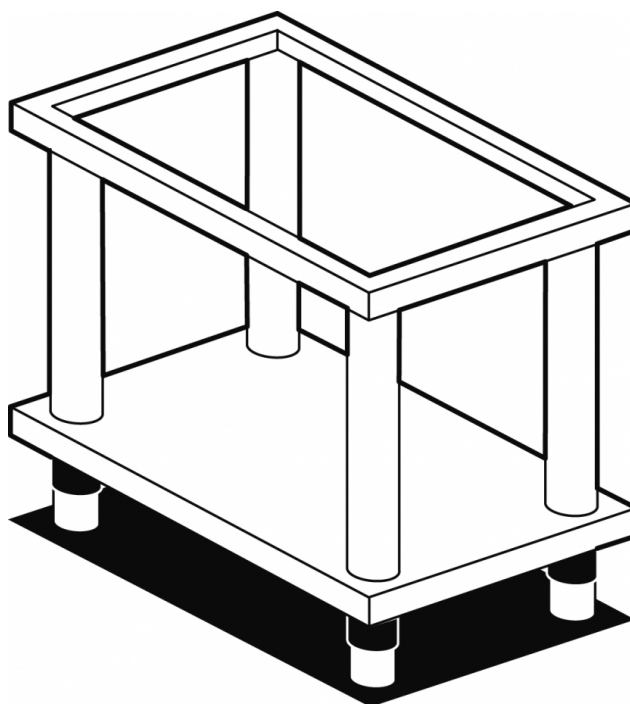

S-40

FRYERS

FRYERS ACCESSORIES

Stand with shelf

ITALIAN CULINARY ART

The pictures are purely representative. The manufacturer reserves the right to modify the technical data and models without previous notice.

S-40

FRYERS

FRYERS ACCESSORIES

A	Data plate				
---	------------	--	--	--	--

MODEL: S-40

DIMENSIONS: cm. 40x 58,5x 60h

kg: 20
m³: 0.181
mm: 430x690x610

BUY LOTUS BUY ITALY