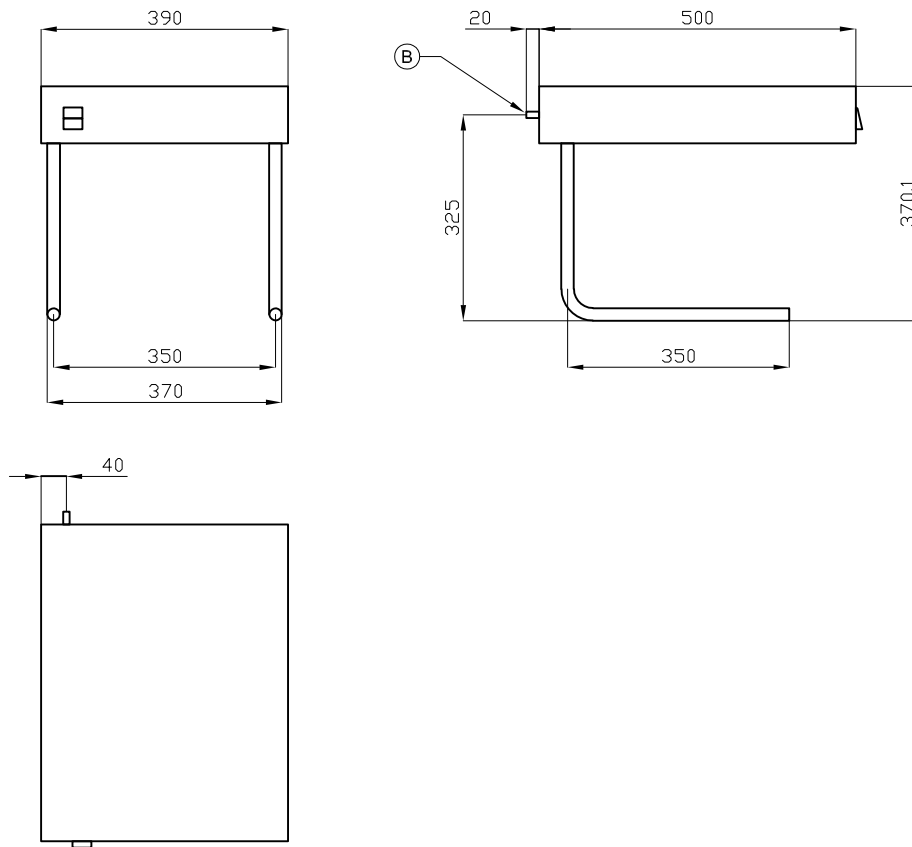

RI-4EM

65 MAGICPROF

ELECTRIC CHIP DUMP WITH INFRARED HEATER

Infra-red heater singlephase

Construction - Fabricated using CrNi 18/10 AISI 304 grade Stainless Steel Scotch-Brite Satin polish Finish, 1mm thick. Model - Professional Electric Infrared heater.

A	Data plate		B	Electrical connection	
---	------------	--	---	-----------------------	--

MODEL: RI-4EM
DIMENSIONS: cm. 39x 50x 37h
ELECTRIC POWER: 0,33 kW
VOLTAGE: 230V~
FREQUENCY: 50/60 Hz

kg: 8
m³: 0.098
mm: 420x570x410