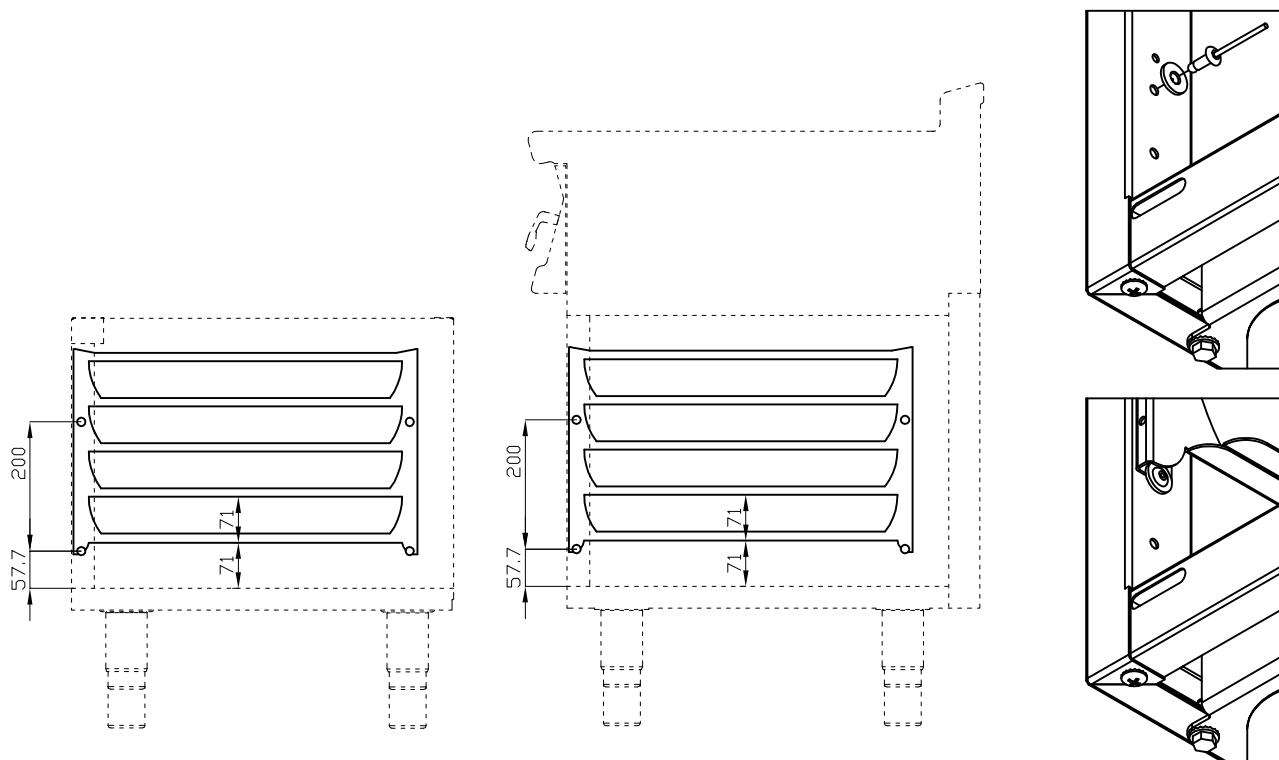

## 70 SUPERLOTUS TOP ACCESSORIES - TOP

Frame for plates 800 (GN-2/1) 4 Etagen,  
Abstand 7 cm.

ITALIAN CULINARY ART

The pictures are purely representative. The manufacturer reserves the right to modify the technical data and models without previous notice.

# PT-78/98

70 SUPERLOTUS TOP  
ACCESSORIES - TOP

A	Data plate				
---	------------	--	--	--	--

MODEL:

PT-78/98

kg: 4  
m<sup>3</sup>: 0.01  
mm: 50x600x320

BUY LOTUS BUY ITALY

The pictures are purely representative. The manufacturer reserves the right to modify the technical data and models without previous notice.