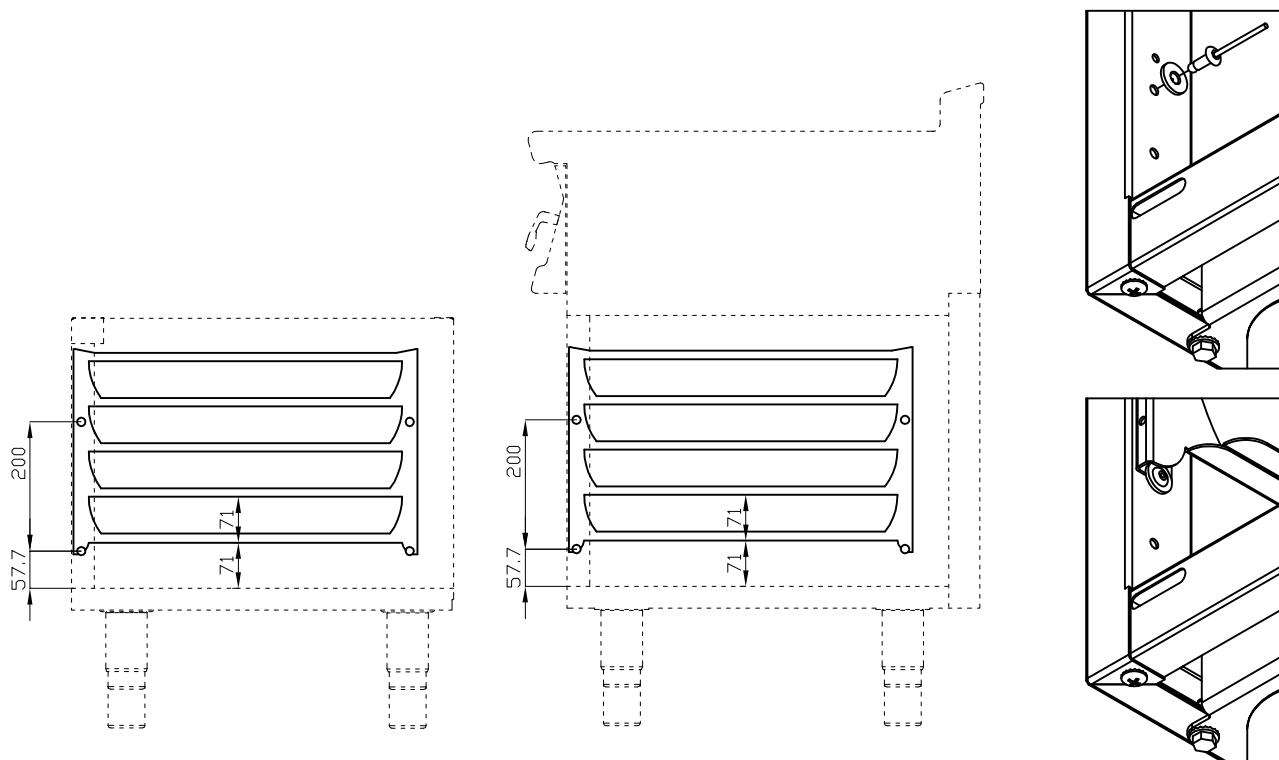

PT-74/94

70 SUPERLOTUS TOP ACCESSORIES - TOP

Frame for plates 400/600 (GN-1/1) - N. 4
shelves, wheel-base 7 cm.

ITALIAN CULINARY ART

The pictures are purely representative. The manufacturer reserves the right to modify the technical data and models without previous notice.

PT-74/94

70 SUPERLOTUS TOP
ACCESSORIES - TOP

A	Data plate				
---	------------	--	--	--	--

MODEL:

PT-74/94

kg: 2.5
m³: 0.01
mm: 50x600x320

BUY LOTUS BUY ITALY

The pictures are purely representative. The manufacturer reserves the right to modify the technical data and models without previous notice.