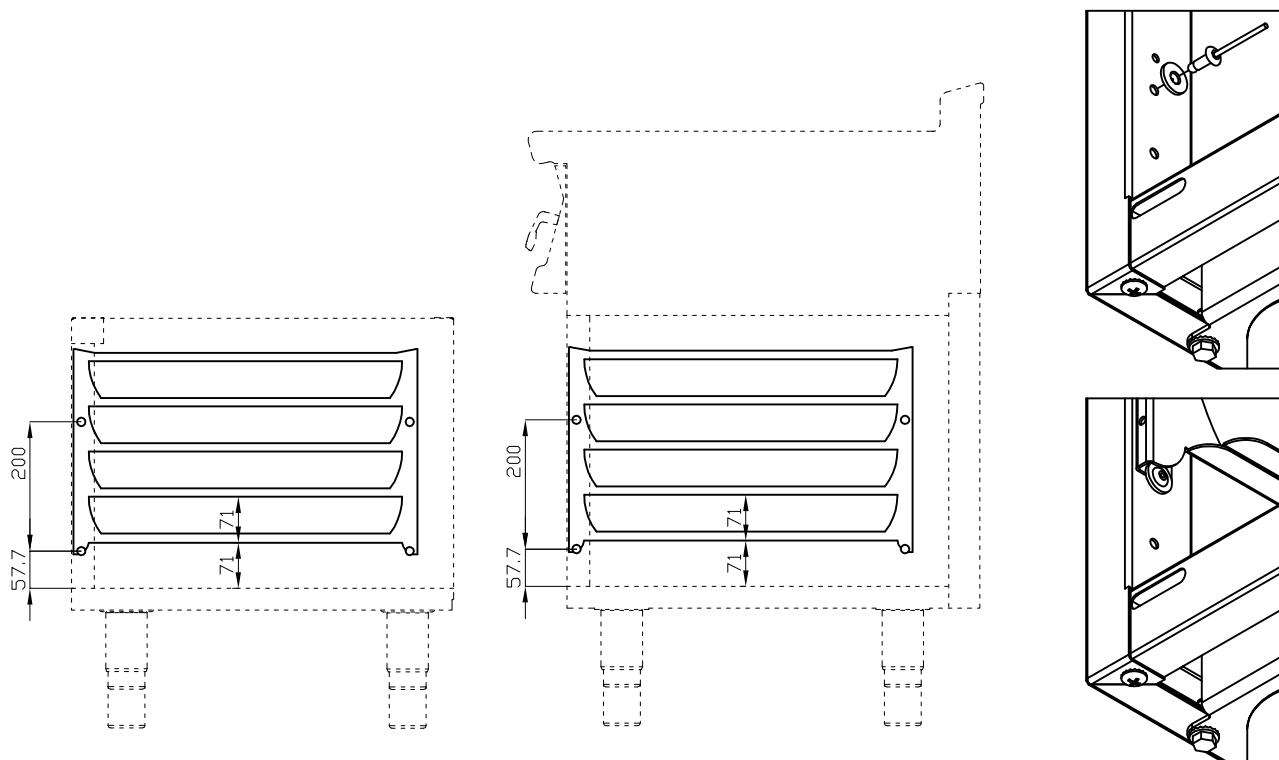

## 60 MAGICLOTUS ACCESSORIES

Frame for oven plates. 400 GN 2/3 - 600 GN  
1/1

ITALIAN CULINARY ART

The pictures are purely representative. The manufacturer reserves the right to modify the technical data and models without previous notice.

## 60 MAGICLOTUS ACCESSORIES

A	Data plate				
---	------------	--	--	--	--

MODEL: PT-64  
DIMENSIONS: cm. 2x 47x 30h

kg: 2.5  
m<sup>3</sup>: 0.008  
mm: 50x500x320

BUY LOTUS BUY **ITALY**

The pictures are purely representative. The manufacturer reserves the right to modify the technical data and models without previous notice.