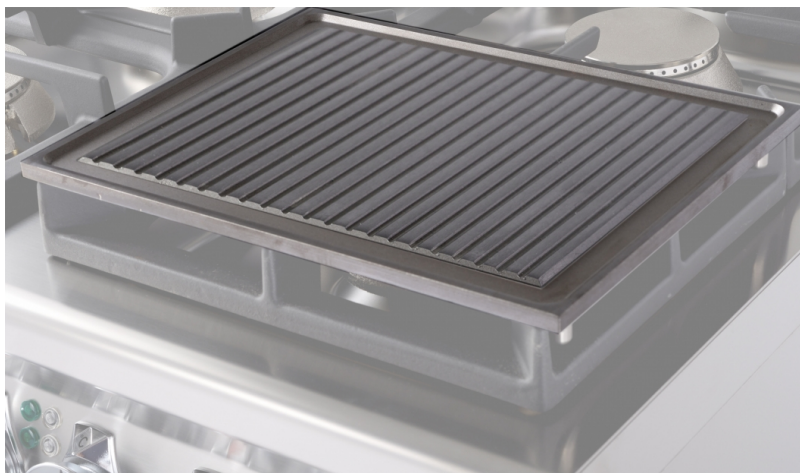

PRF

FREELOTUS ACCESSORIES

Grooved griddle plate for cast iron grid

ITALIAN CULINARY ART

The pictures are purely representative. The manufacturer reserves the right to modify the technical data and models without previous notice.

PRF

FREELOTUS
ACCESSORIES

A	Data plate				
---	------------	--	--	--	--

MODEL: PRF
DIMENSIONS: cm. 35x 27

kg: 9
m³: 0.007
mm: 380x300x60

BUY LOTUS BUY 

The pictures are purely representative. The manufacturer reserves the right to modify the technical data and models without previous notice.