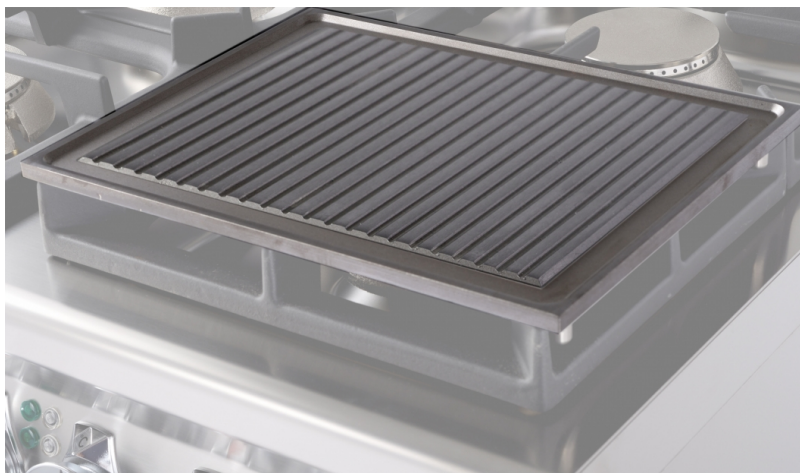

## 65 MAGICPROF ACCESSORIES

Grooved griddle plate for cast iron grid

ITALIAN CULINARY ART

The pictures are purely representative. The manufacturer reserves the right to modify the technical data and models without previous notice.

## 65 MAGICPROF ACCESSORIES

A	Data plate				
---	------------	--	--	--	--

MODEL: PRF  
DIMENSIONS: cm. 35x 27

kg: 9  
m<sup>3</sup>: 0.007  
mm: 380x300x60

BUY LOTUS BUY 

The pictures are purely representative. The manufacturer reserves the right to modify the technical data and models without previous notice.