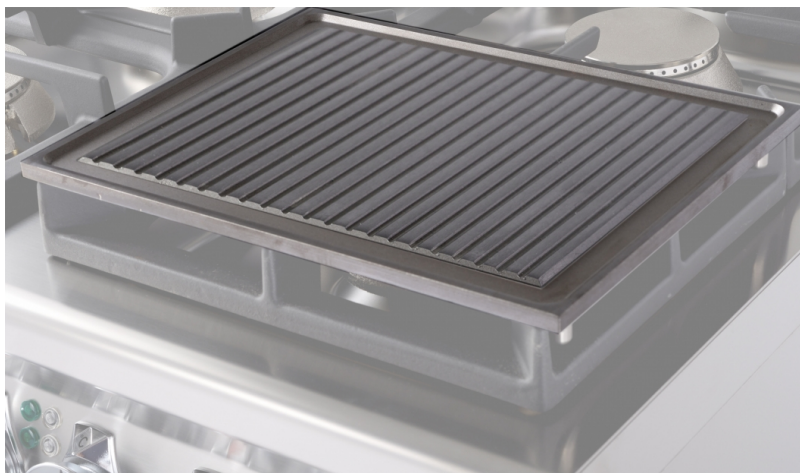

## FREELOTUS ACCESSORIES

Grooved griddle plate for grid rod

ITALIAN CULINARY ART

The pictures are purely representative. The manufacturer reserves the right to modify the technical data and models without previous notice.

## FREELOTUS ACCESSORIES

A	Data plate				
---	------------	--	--	--	--

MODEL: PRFT/7  
DIMENSIONS: cm. 35x 27

kg: 9  
m<sup>3</sup>: 0.007  
mm: 380x300x60

BUY LOTUS BUY 

The pictures are purely representative. The manufacturer reserves the right to modify the technical data and models without previous notice.