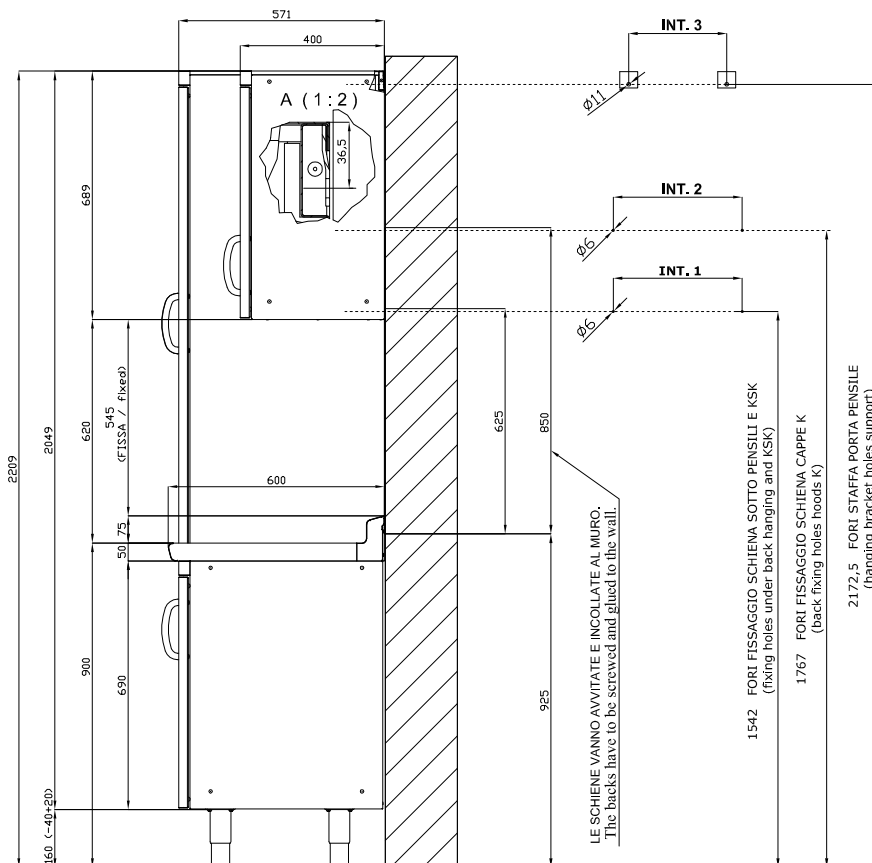

PP/680

SHINE KITCHEN WALL CABINET

Tabella						
MOD. SP	INT 1	INT 2		MOD. PP	INT 3	
SP/630	276		-	PP-630 SX/DX	190	
SP/640	376		-	PP-640 SX/DX	290	
SP/645	426		-	PP-645 SX/DX	340	
SP/650	476		-	PP-650 SX/DX	390	
SP/670	676		-	PP-660/PPS-660	490	
SP/6105	1026		-	PP-670	590	
SP/6110	1076		-	PP-680	690	
SP/6125	1226		-	PP-690/PPS-690	790	
SP/6135	1326		-	PP-6100	890	
SP-SK/660		576	-	PP-6105	940	
SP-SK/680		776	-	PP-6110	990	
SP-SK/690		876	-	PP-6120	1090	
SP-SK/6100		976	-	PP-6125	1140	
SP-SK/6120		1176	-	PP-6135	1240	
SP-SK/6140		1376	-	PP-6150	1390	
SP-SK/6150		1476	-			
SP-SK/6160		1576	-			
SP-SK/6180		1776	-			
SP-SK/6200		1976	-			

A	Data plate				
---	------------	--	--	--	--

MODEL: PP/680
DIMENSIONS: cm. 80x 40x 69h

kg: 33
m³: 0.383
mm: 880x500x870

BUY LOTUS BUY ITALY

The pictures are purely representative. The manufacturer reserves the right to modify the technical data and models without previous notice.